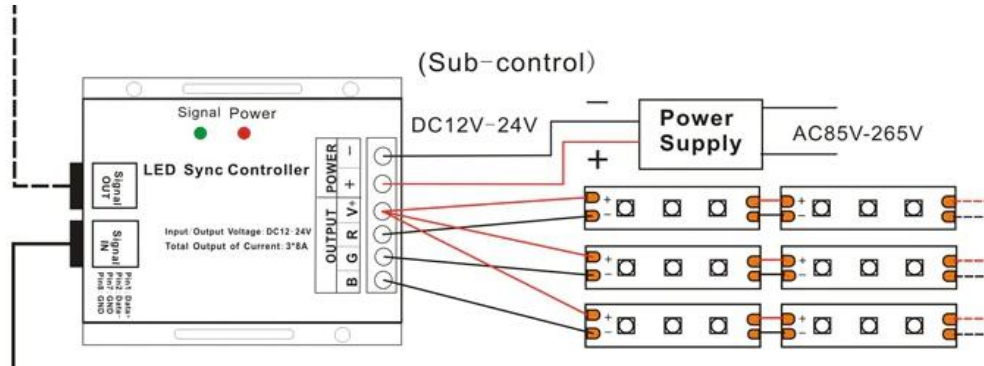

Product

Specification

PRODUCT DETAILS

PRODUCT CODE	:	SW-324-SINGLE-DIM
NAME	:	LED DIMMER SWITCH CONTROLLER
BRAND	:	ARISAN LIGHTING PHUKET
INPUT VOLTAGE	:	12-24V
OUTPUT POWER	:	(12V MAX 288W) - (24V MAX 576W)
MAX OUTPUT CURRENT	:	10A EACH CHANNEL
WORKING TEMPRATURE	:	-20°C ~ 60°C
SIZE	:	L91 X W88 X H24
NET WEIGHT	:	285g
IP RATING	:	IP20
REMARK	:	INCLUDE RF TOUCH REMOTE CONTROLLER