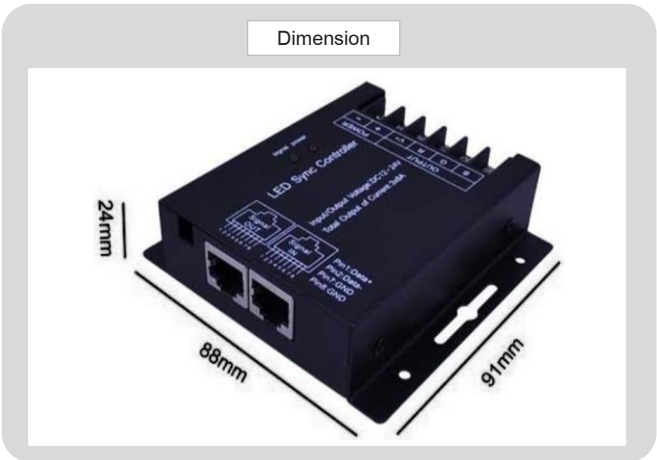

Product

Specification

PRODUCT DETAILS

PRODUCT CODE	:	SW-324-SINGLE-DIM
NAME	:	LED DIMMER SWITCH CONTROLLER
BRAND	:	ARISAN LIGHTING PHUKET
INPUT VOLTAGE	:	12-24V
OUTPUT POWER	:	(12V MAX 288W) - (24V MAX 576W)
MAX OUTPUT CURRENT	:	10A EACH CHANNEL
WORKING TEMPRATURE	:	-20°C ~ 60°C
SIZE	:	L91 X W88 X H24
NET WEIGHT	:	285g
IP RATING	:	IP20
REMARK	:	INCLUDE RF TOUCH REMOTE CONTROLLER