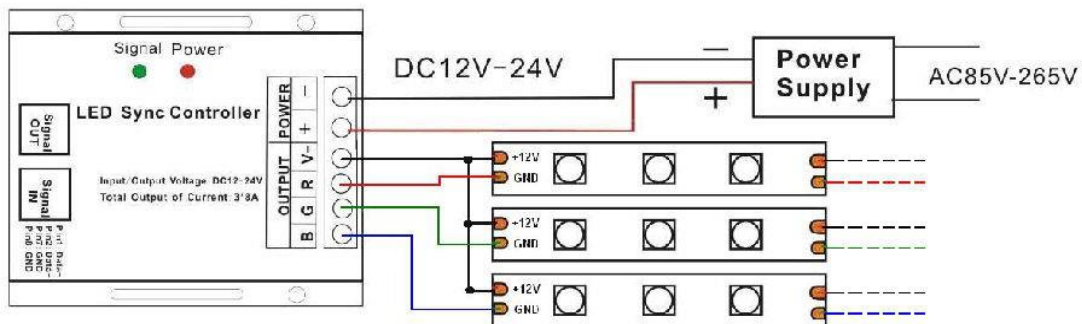

Product

Specification

PRODUCT DETAILS

PRODUCT CODE	:	SW-324-RGB-DIM
NAME	:	LED RGB SWITCH CONTROLLER
BRAND	:	ARISAN LIGHTING PHUKET
INPUT VOLTAGE	:	12-24V
OUTPUT POWER	:	(12V MAX 288W) - (24V MAX 576W)
MAX OUTPUT CURRENT	:	10A EACH CHANNEL
WORKING TEMPRATURE	:	-20°C ~ 60°C
SIZE	:	L91 X W88 X H24
NET WEIGHT	:	285g
IP RATING	:	IP20
REMARK	:	INCLUDE RF TOUCH REMOTE CONTROLLER