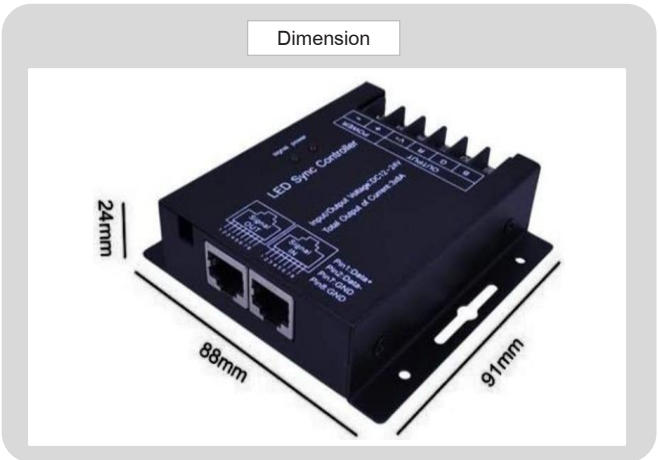

Product

Specification

PRODUCT DETAILS

PRODUCT CODE	:	SW-324-RGB-DIM
NAME	:	LED RGB SWITCH CONTROLLER
BRAND	:	ARISAN LIGHTING PHUKET
INPUT VOLTAGE	:	12-24V
OUTPUT POWER	:	(12V MAX 288W) - (24V MAX 576W)
MAX OUTPUT CURRENT	:	10A EACH CHANNEL
WORKING TEMPRATURE	:	-20°C ~ 60°C
SIZE	:	L91 X W88 X H24
NET WEIGHT	:	285g
IP RATING	:	IP20
REMARK	:	INCLUDE RF TOUCH REMOTE CONTROLLER