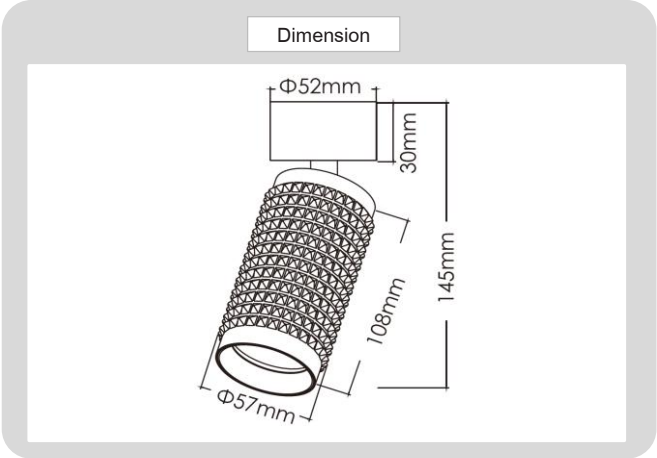

Product

Specification

HOUSING DETAILS

PRODUCT CODE	:	SP-321-XD901BG
NAME	:	SPOTLIGHT
BRAND	:	ARTISAN LIGHTING PHUKET
MATERIAL	:	ALUMINUM DIE-CAST
FINISHING	:	POWDER COATED WHITE, BLACK, GOLD
ADJUSTABLE	:	YES
DIMENSION	:	D57 X 108 X H145 mm.
LAMP TYPE OPTION	:	GU10, (MR16 GU5.3 OPTIONAL)
IP RATING	:	IP20
REMARK	:	LED BULB NOT INCLUDED