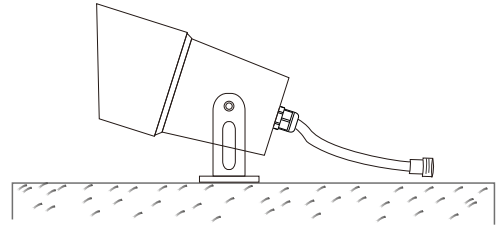

Applications:

Garden trees, squares, sculpture, balcony courtyard, building walls, bridges and other outdoor places

Detailed description:

Use the installation method

method 1:

- 1 Install the lamp bracket

- 2 Fix the lamp in the preloaded position with the upper nut

- 3 Wiring, corresponding to the male and female-side connection, tighten the line head cover, pay attention to waterproof

- 4 Access to power, turn on the power, the normal light

Method 2:

1 Install the lamp bracket

2 Fix the lamp in the preloaded position with the screw

3 Wiring, corresponding to the male and female-side connection, tighten the line head cover, pay attention to waterproof

4 Access to power, turn on the power, the normal light