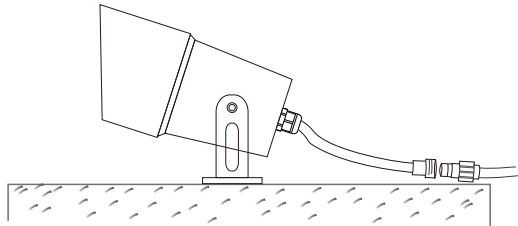

Applications:

Garden trees, squares, sculpture, balcony courtyard, building walls, bridges and other outdoor places

Detailed description:

Use the installation method

method 1:

- 1 Install the lamp bracket

- 2 Fix the lamp in the preloaded position with the upper nut

- 3 Wiring, corresponding to the male and female-side connection, tighten the line head cover, pay attention to waterproof

- 4 Access to power, turn on the power, the normal light

Method 2:

1 Install the lamp bracket

2 Fix the lamp in the preloaded position with the screw

3 Wiring, corresponding to the male and female-side connection, tighten the line head cover, pay attention to waterproof

4 Access to power, turn on the power, the normal light