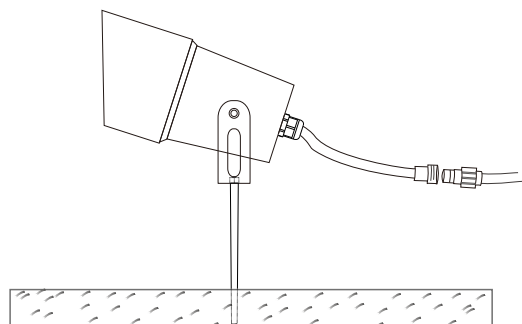

Applications:

Garden trees, squares, sculpture, balcony courtyard, building walls, bridges and other outdoor places

Detailed description:

Use the installation method

method 1:

- 1 Install the lamp bracket

- 2 Fix the lamp in the preloaded position with the upper nut

- 3 Wiring, corresponding to the male and female-side connection, tighten the line head cover, pay attention to waterproof

- 4 Access to power, turn on the power, the normal light

Method 2:

1 Install the lamp bracket

2 Fix the lamp in the preloaded position with the screw

3 Wiring, corresponding to the male and female-side connection, tighten the line head cover, pay attention to waterproof

4 Access to power, turn on the power, the normal light