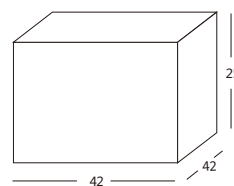

Light distribution curve:

Illumination:

Packing:

Unit: cm

Weight: 0.34KG / light