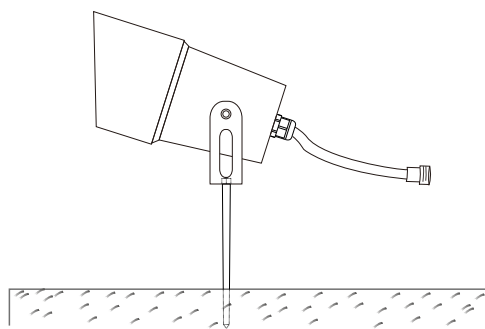

Service life: 35000 hours

Product Specifications:

Product Features:

- ◆ Independent research and development, private-mode products, uncompromising attention, light body compact, flexible and widely used;
- ◆ Light color rich optional, warm white, sun white, cold white light;
- ◆ can be monochrome dimming;
- ◆ Protection class IP67, can be used in the 1 meter underwater;
- ◆ The main surface can withstand pressure up to 300KG or more;
- ◆ 6063 pure aluminum lamp body, with corrosion-resistant, high temperature, real durable;
- ◆ Low-voltage input voltage, safe and reliable;

Applications:

Garden trees, squares, sculpture, balcony courtyard, building walls, bridges and other outdoor places

Detailed description:

Use the installation method

method 1:

- 1 Install the lamp bracket

- 2 Fix the lamp in the preloaded position with the upper nut

- 3 Wiring, corresponding to the male and female-side connection, tighten the line head cover, pay attention to waterproof

- 4 Access to power, turn on the power, the normal light

Method 2:

1 Install the lamp bracket

2 Fix the lamp in the preloaded position with the screw

3 Wiring, corresponding to the male and female-side connection, tighten the line head cover, pay attention to waterproof

4 Access to power, turn on the power, the normal light