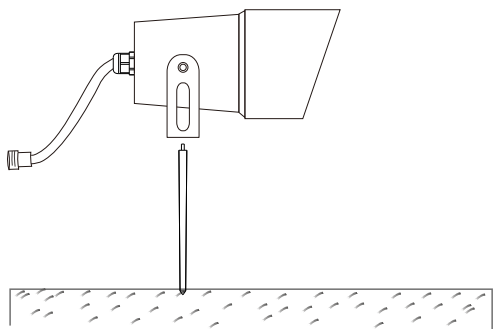

Applications:

Garden trees, squares, sculpture, balcony courtyard, building walls, bridges and other outdoor places

Detailed description:

Use the installation method

method 1:

- 1 Install the lamp bracket

- 2 Fix the lamp in the preloaded position with the upper nut

- 3 Wiring, corresponding to the male and female-side connection, tighten the line head cover, pay attention to waterproof

- 4 Access to power, turn on the power, the normal light

Method 2:

1 Install the lamp bracket

2 Fix the lamp in the preloaded position with the screw

3 Wiring, corresponding to the male and female-side connection, tighten the line head cover, pay attention to waterproof

4 Access to power, turn on the power, the normal light