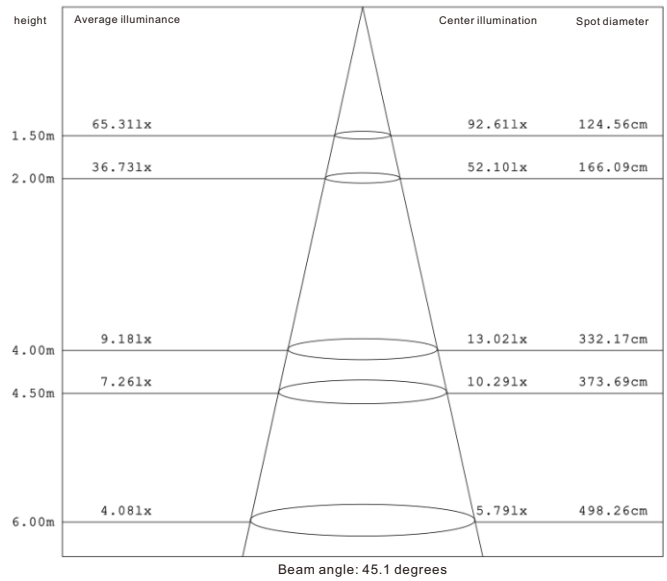

Light distribution curve:

Illumination:

Packing:

Unit: cm

Weight: 0.34KG / light