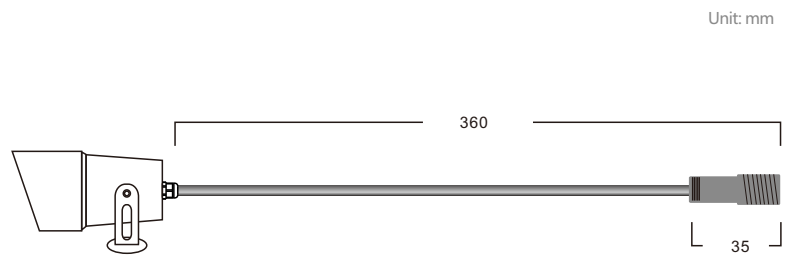

Beam angle:30°

Color temperature options: warm white (2700-3000K), neutral white (4000-4500K),
cool white (6000-6500K)

Other light color options: red, green, blue

Ingress Protection : IP67

Light body material:6063 aluminum

Service life: 35000 hours

Product Specifications:

Product Features:

- ◆ Independent research and development, private-mode products, uncompromising attention, light body compact, flexible and widely used;
- ◆ Light color rich optional, warm white, sun white, cold white light;
- ◆ can be monochrome dimming;
- ◆ Protection class IP67, can be used in the 1 meter underwater;
- ◆ The main surface can withstand pressure up to 300KG or more;
- ◆ 6063 pure aluminum lamp body, with corrosion-resistant, high temperature, real durable;
- ◆ Low-voltage input voltage, safe and reliable;

Applications:

Garden trees, squares, sculpture, balcony courtyard, building walls, bridges and other outdoor places

Detailed description:

Use the installation method

method 1:

- 1 Install the lamp bracket

- 2 Fix the lamp in the preloaded position with the upper nut