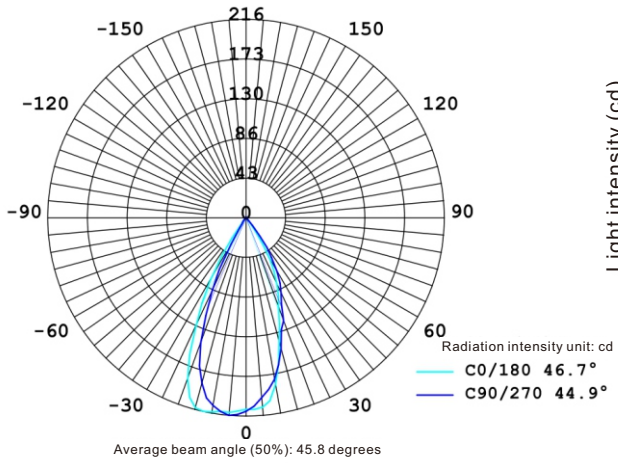

Light distribution curve: