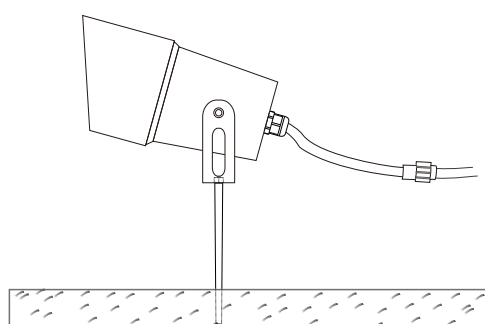

Service life: 35000 hours

Product Specifications:

Product Features:

- ◆ Independent research and development, private-mode products, uncompromising attention, light body compact, flexible and widely used;
- ◆ Light color rich optional, warm white, sun white, cold white light;
- ◆ can be monochrome dimming;
- ◆ Protection class IP67, can be used in the 1 meter underwater;
- ◆ The main surface can withstand pressure up to 300KG or more;
- ◆ 6063 pure aluminum lamp body, with corrosion-resistant, high temperature, real durable;
- ◆ Low-voltage input voltage, safe and reliable;

Applications:

Garden trees, squares, sculpture, balcony courtyard, building walls, bridges and other outdoor places

Detailed description:

Use the installation method

method 1:

- 1 Install the lamp bracket

- 2 Fix the lamp in the preloaded position with the upper nut

- 3 Wiring, corresponding to the male and female-side connection, tighten the line head cover, pay attention to waterproof

- 4 Access to power, turn on the power, the normal light

Method 2:

1 Install the lamp bracket

2 Fix the lamp in the preloaded position with the screw

3 Wiring, corresponding to the male and female-side connection, tighten the line head cover, pay attention to waterproof

4 Access to power, turn on the power, the normal light