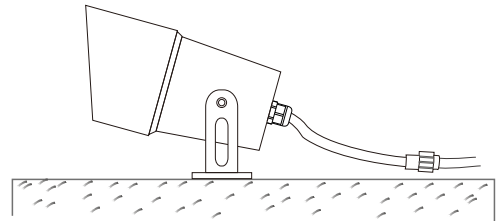

Applications:

Garden trees, squares, sculpture, balcony courtyard, building walls, bridges and other outdoor places

Detailed description:

Use the installation method

method 1:

- 1 Install the lamp bracket

- 2 Fix the lamp in the preloaded position with the upper nut

- 3 Wiring, corresponding to the male and female-side connection, tighten the line head cover, pay attention to waterproof

- 4 Access to power, turn on the power, the normal light

Method 2:

1 Install the lamp bracket

2 Fix the lamp in the preloaded position with the screw

3 Wiring, corresponding to the male and female-side connection, tighten the line head cover, pay attention to waterproof

4 Access to power, turn on the power, the normal light