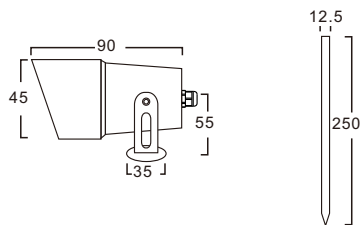

Beam angle:30°

Color temperature options: warm white (2700-3000K), neutral white (4000-4500K),
cool white (6000-6500K)

Other light color options: red, green, blue

Ingress Protection : IP67

Light body material:6063 aluminum

Service life: 35000 hours

Product Specifications:

Product Features:

- ◆ Independent research and development, private-mode products, uncompromising attention, light body compact, flexible and widely used;
- ◆ Light color rich optional, warm white, sun white, cold white light;
- ◆ can be monochrome dimming;
- ◆ Protection class IP67, can be used in the 1 meter underwater;
- ◆ The main surface can withstand pressure up to 300KG or more;
- ◆ 6063 pure aluminum lamp body, with corrosion-resistant, high temperature, real durable;
- ◆ Low-voltage input voltage, safe and reliable;