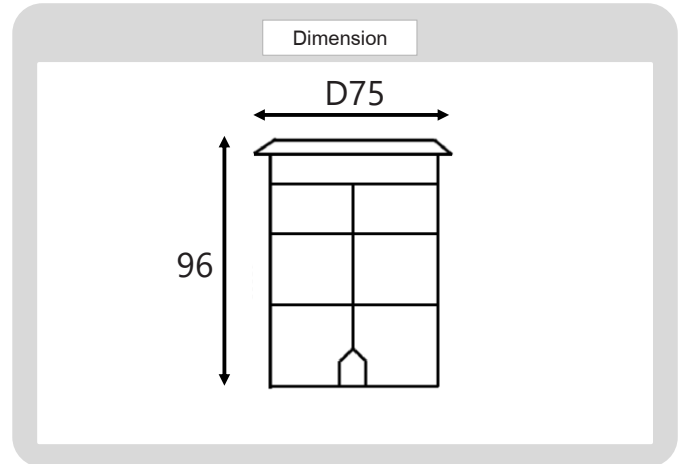

Product

Specification

HOUSING DETAILS

PRODUCT CODE	:	IN-346-2075G
NAME	:	INGROUND UP LIGHT
BRAND	:	ARTISAN LIGHTING PHUKET
MATERIAL	:	STAINLESS STEEL
FINISHING	:	SILVER
DIMENSION	:	D75 X 96 mm.
MOUNTING DETAILS	:	RECESSED MOUNTING

LIGHT SOURCE

LAMP TYPE	:	LED CREE COB 3W,5W BUILD-IN
INPUT VOLTAGE	:	24V
POWER	:	3W 5W
COLOR TEMPERATURE CCT	:	2700K, 3000K, 4000K, 6000K
LUMEN	:	300lm 500lm
CRI	:	80
IP RATING	:	IP65
LIFE TIME	:	35,000 Hrs