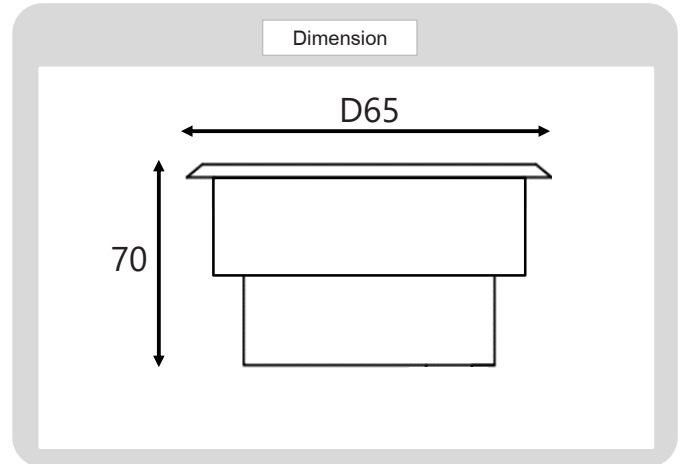

## Specification

### HOUSING DETAILS

|                  |   |                         |
|------------------|---|-------------------------|
| PRODUCT CODE     | : | IN-067-84401-3W         |
| NAME             | : | INGROUND UP LIGHT       |
| BRAND            | : | ARTISAN LIGHTING PHUKET |
| MATERIAL         | : | STAINLESS STEEL         |
| FINISHING        | : | SILVER                  |
| DIMENSION        | : | D65 X 70 mm.            |
| MOUNTING DETAILS | : | RECESSED MOUNTING       |