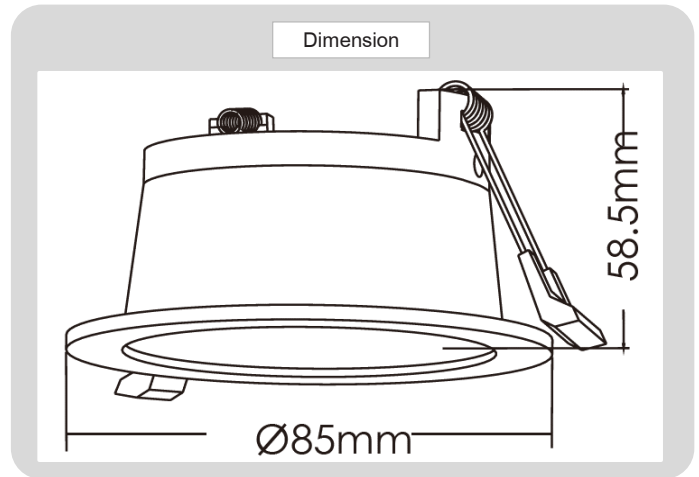

Product

Specification

HOUSING DETAILS

PRODUCT CODE	:	DL-321-SD042AM
NAME	:	RECESSED DOWNLIGHT
BRAND	:	ARTISAN LIGHTING PHUKET
MATERIAL	:	ALUMINUM DIE-CAST
FINISHING	:	POWDER COATED WHITE, BLACK
ADJUSTABLE	:	YES
DIMENSION	:	D85 X 58 mm.
CUT OUT	:	D75 mm.
LAMP TYPE OPTION	:	GU10, MR16 GU5.3, LED COB (CREE)
IP RATING	:	IP 20
REMARK	:	