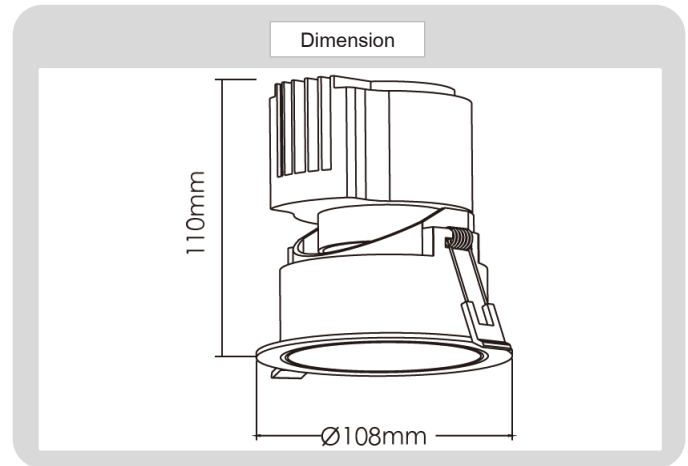

Product

CREE LEDs

Specification

HOUSING DETAILS

PRODUCT CODE	:	DL-321-SD032-20
NAME	:	RECESSED DOWNLIGHT
BRAND	:	ARTISAN LIGHTING PHUKET
MATERIAL	:	ALUMINUM DIE-CAST
FINISHING	:	POWDER COATED WHITE
ADJUSTABLE	:	YES
DIMENSION	:	D108 X H110 mm.
CUT OUT	:	D95 mm.

LIGHT SOURCE

LAMP TYPE	:	LED MODEL COB (CREE) Build-In
POWER	:	LED 20W
COLOR TEMPERATURE CCT	:	2700K, 3000K, 4000K, 6000K
LUMEN	:	1113LM
CRI	:	90 / (80, 97, OPTIONAL)
DIMMABLE	:	NO / (YES OPTIONAL)
BEAM ANGLE	:	(15°, 24°, 38°, OPTIONAL)
IP RATING	:	IP20, (IP44 OPTIONAL)
LIFE TIME	:	40,000 HRS.