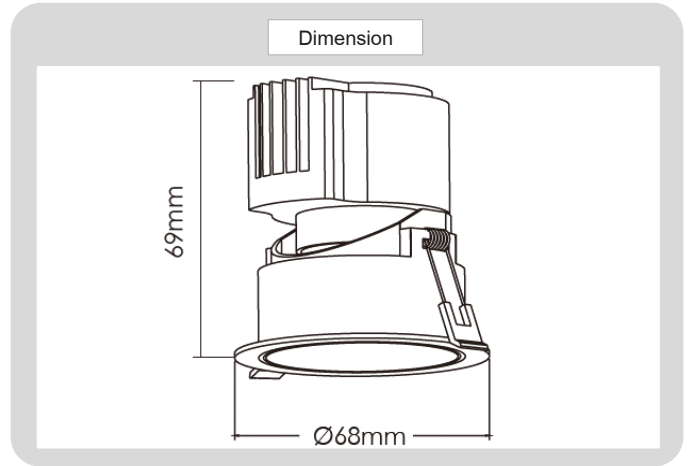

Product

CREE LEDs

Specification

HOUSING DETAILS

PRODUCT CODE	:	DL-321-SD032-07
NAME	:	RECESSED DOWNLIGHT
BRAND	:	ARTISAN LIGHTING PHUKET
MATERIAL	:	ALUMINUM DIE-CAST
FINISHING	:	POWDER COATED WHITE
ADJUSTABLE	:	YES
DIMENSION	:	D68 X H69 mm.
CUT OUT	:	D60 mm.

LIGHT SOURCE

LAMP TYPE	:	LED MODEL COB (CREE) Build-In
POWER	:	LED 7W
COLOR TEMPERATURE CCT	:	2700K, 3000K, 4000K, 6000K
LUMEN	:	343LM
CRI	:	90 / (80, 97, OPTIONAL)
DIMMABLE	:	NO / (YES OPTIONAL)
BEAM ANGLE	:	(15°, 24°, 38°, OPTIONAL)
IP RATING	:	IP20, (IP44 OPTIONAL)
LIFE TIME	:	40,000 HRS.

CONTROL INTERFACE

CONTROL GEAR	:	ON-OFF LED REMOTE DRIVER INCLUDED
DIMMABLE MODE OPTIONAL	:	REMOTE DRIVER DIMMABLE 1-10V TRIAC - DALI
REMARK	:	

Artisan Lighting Phuket Co.,Ltd.

100/364-5 Moo.5 Pracha-U-Thid Rd., Rassada, Muang, Phuket 83000 Thailand. Tel : +66(076)376101

Mobile & Line ID : 0869458988, 093579947 Email : support@artisanlighting.net, boi@artisanlighting.net, www.artisanlighting.net