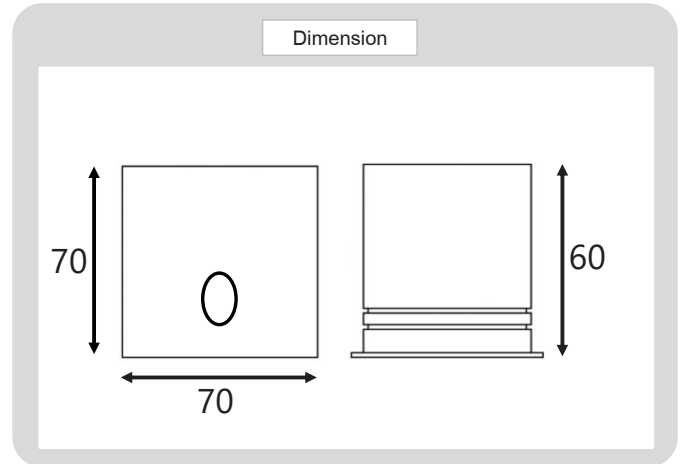

Product

Specification

HOUSING DETAILS

PRODUCT CODE	:	STEP-346-QJ13F-3W
NAME	:	STEPLIGHT OUTDOOR
BRAND	:	ARTISAN LIGHTING PHUKET
MATERIAL	:	ALUMINUM-DIE CAST, GLASS DIFFUSER, PVC BOX
FINISHING	:	GREY, WHITE, BLACK
DIMENSION	:	70 X 70 X H60 mm
MOUNTING DETAILS	:	RECESSED MOUNTING

LIGHT SOURCE

LAMP TYPE	:	OSRAM SMD LED
INPUT VOLTAGE	:	AC90-240V
POWER	:	3W
COLOR TEMPERATURE CCT	:	2700K, 3000K, 4000K, 6000K
LUMEN	:	180lm
CRI	:	80
BEAM ANGLE	:	ASYMMETRIC
IP RATING	:	IP65
LIFE TIME	:	40000 Hrs