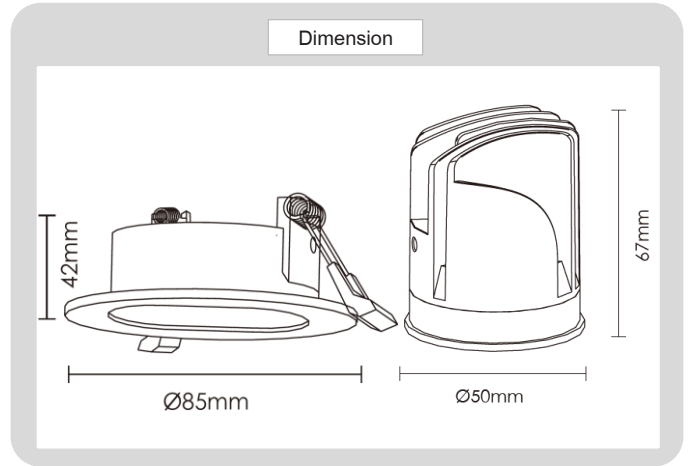

Product

CREE LEDs

Specification

HOUSING DETAILS

PRODUCT CODE	:	DL-321-SD040CM-R
NAME	:	RECESSED DOWNLIGHT
BRAND	:	ARTISAN LIGHTING PHUKET
MATERIAL	:	ALUMINUM DIE-CAST
FINISHING	:	POWDER COATED WHITE, BLACK
ADJUSTABLE	:	YES
DIMENSION	:	D85 X 42 mm.
CUT OUT	:	D70 mm.

LIGHT SOURCE

LAMP TYPE	:	LED MODEL COB (CREE)
POWER	:	LED 7W / 12W, 15W OPTIONAL
COLOR TEMPERATURE CCT	:	2700K, 3000K, 4000K, 6000K
LUMEN	:	500-690LM 7W
CRI	:	90 / (80, 97, OPTIONAL)
DIMMABLE	:	NO / (YES OPTIONAL)
BEAM ANGLE	:	24°, (15°, 38°, 50° OPTIONAL)
IP RATING	:	IP20, (IP44 OPTIONAL)
LIFE TIME	:	40,000 HRS.