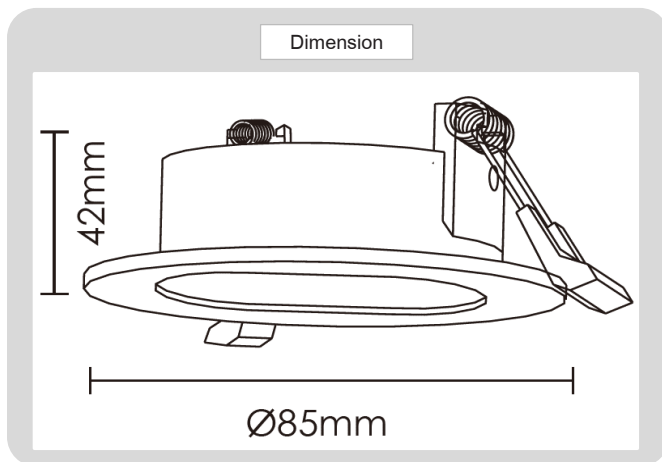

Product

Specification

HOUSING DETAILS

PRODUCT CODE	:	DL-321-SD040CM-R
NAME	:	RECESSED DOWNLIGHT
BRAND	:	ARTISAN LIGHTING PHUKET
MATERIAL	:	ALUMINUM DIE-CAST
FINISHING	:	POWDER COATED WHITE, BLACK
ADJUSTABLE	:	YES
DIMENSION	:	D85 X 42 mm.
CUT OUT	:	D70 mm.
LAMP TYPE OPTION	:	GU10, MR16 GU5.3, LED COB (CREE)
IP RATING	:	IP 20
REMARK	:	