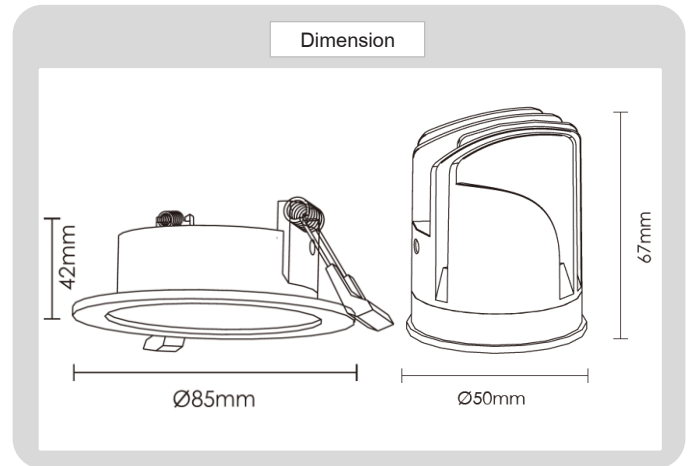

Product

CREE LEDs

Specification

HOUSING DETAILS

PRODUCT CODE	:	DL-321-SD040AM-R
NAME	:	RECESSED DOWNLIGHT
BRAND	:	ARTISAN LIGHTING PHUKET
MATERIAL	:	ALUMINUM DIE-CAST
FINISHING	:	POWDER COATED WHITE, BLACK
ADJUSTABLE	:	YES
DIMENSION	:	D85 X 42 mm.
CUT OUT	:	D70 mm.

LIGHT SOURCE

LAMP TYPE	:	LED MODEL COB (CREE)
POWER	:	LED 7W / 12W, 15W OPTIONAL
COLOR TEMPERATURE CCT	:	2700K, 3000K, 4000K, 6000K
LUMEN	:	500-690LM 7W
CRI	:	90 / (80, 97, OPTIONAL)
DIMMABLE	:	NO / (YES OPTIONAL)
BEAM ANGLE	:	24°, (15°, 38°, 50° OPTIONAL)
IP RATING	:	IP20, (IP44 OPTIONAL)
LIFE TIME	:	40,000 HRS.