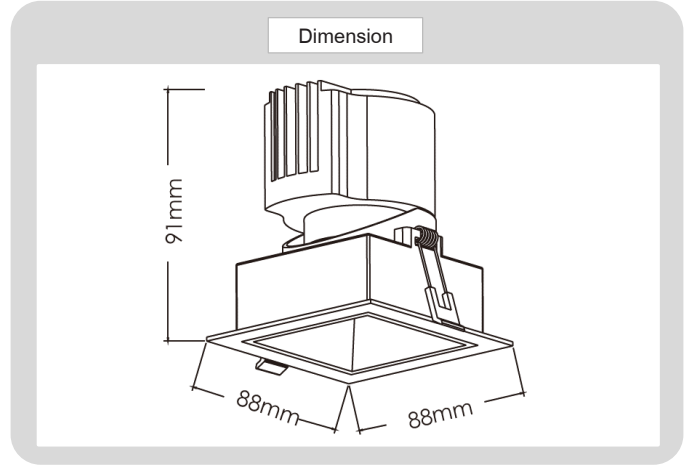

Product

CREE LEDs

Specification

HOUSING DETAILS

PRODUCT CODE	:	DL-321-SD033-12
NAME	:	RECESSED DOWNLIGHT
BRAND	:	ARTISAN LIGHTING PHUKET
MATERIAL	:	ALUMINUM DIE-CAST
FINISHING	:	POWDER COATED WHITE
ADJUSTABLE	:	YES
DIMENSION	:	88 X 88 X H91 mm.
CUT OUT	:	75 X 75 mm.

LIGHT SOURCE

LAMP TYPE	:	LED MODEL COB (CREE) Build-In
POWER	:	LED 12W
COLOR TEMPERATURE CCT	:	2700K, 3000K, 4000K, 6000K
LUMEN	:	688LM
CRI	:	90 / (80, 97, OPTIONAL)
DIMMABLE	:	NO / (YES OPTIONAL)
BEAM ANGLE	:	(24°, 38°, OPTIONAL)
IP RATING	:	IP20, (IP44 OPTIONAL)
LIFE TIME	:	40,000 HRS.