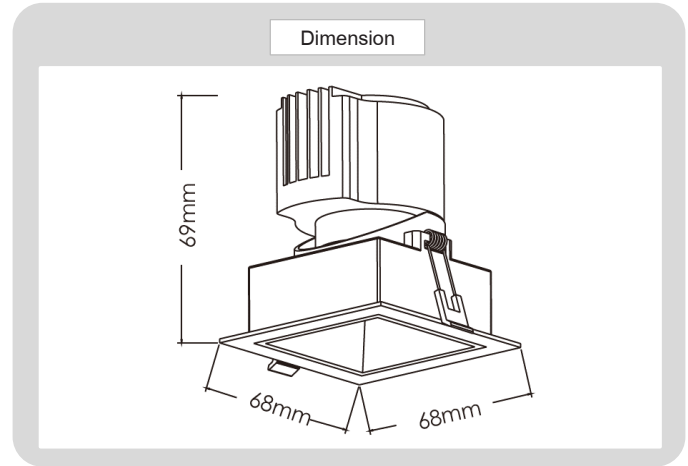

Product

CREE LEDs

Specification

HOUSING DETAILS

PRODUCT CODE	:	DL-321-SD033-07
NAME	:	RECESSED DOWNLIGHT
BRAND	:	ARTISAN LIGHTING PHUKET
MATERIAL	:	ALUMINUM DIE-CAST
FINISHING	:	POWDER COATED WHITE
ADJUSTABLE	:	YES
DIMENSION	:	68 X 68 X H69 mm.
CUT OUT	:	60 X 60 mm.

LIGHT SOURCE

LAMP TYPE	:	LED MODEL COB (CREE) (Build-In)
POWER	:	LED 7W
COLOR TEMPERATURE CCT	:	2700K, 3000K, 4000K, 6000K
LUMEN	:	343LM
CRI	:	90 / (80, 97, OPTIONAL)
DIMMABLE	:	NO / (YES OPTIONAL)
BEAM ANGLE	:	(15°, 24°, OPTIONAL)
IP RATING	:	IP20, (IP44 OPTIONAL)
LIFE TIME	:	40,000 HRS.