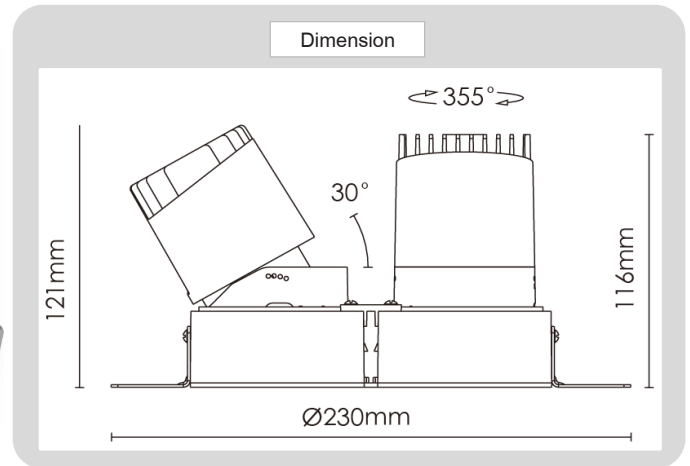

Product

Specification

HOUSING DETAILS

PRODUCT CODE	:	DL-321-SD030-x2
NAME	:	RECESSED DOWNLIGHT
BRAND	:	ARTISAN LIGHTING PHUKET
MATERIAL	:	ALUMINUM DIE-CAST
FINISHING	:	POWDER COATED BLACK
ADJUSTABLE	:	YES
DIMENSION	:	L230 X W116 X H121 mm.
CUT OUT	:	175 X 75 mm.

LIGHT SOURCE

LAMP TYPE	:	LED MODEL COB (CREE) Build-In
POWER	:	LED 12W X 2 = 24W
COLOR TEMPERATURE CCT	:	2700K, 3000K, 4000K, 6000K
LUMEN	:	688LM X 2 = 1376LM
CRI	:	90 / (80, 97, OPTIONAL)
DIMMABLE	:	NO / (YES OPTIONAL)
BEAM ANGLE	:	(24°, 38°, OPTIONAL)
IP RATING	:	IP20, (IP44 OPTIONAL)
LIFE TIME	:	40,000 HRS.