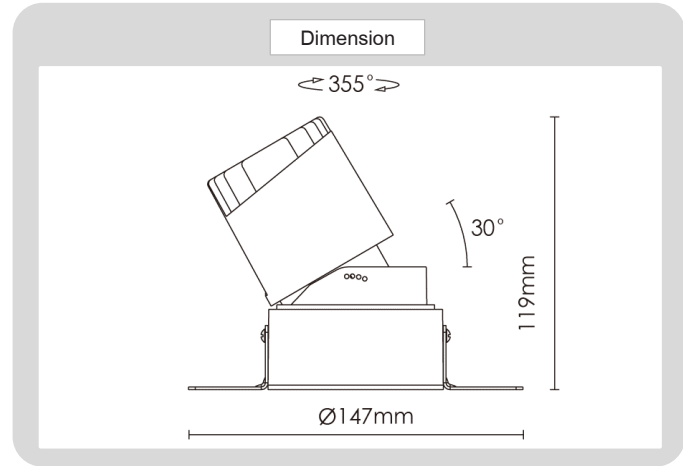

## Specification

### HOUSING DETAILS

PRODUCT CODE	:	DL-321-SD030-x1
NAME	:	RECESSED DOWNLIGHT
BRAND	:	ARTISAN LIGHTING PHUKET
MATERIAL	:	ALUMINUM DIE-CAST
FINISHING	:	POWDER COATED BLACK
ADJUSTABLE	:	YES
DIMENSION	:	L89 X W147 X H119 mm.
CUT OUT	:	75 X 75 mm.

### LIGHT SOURCE

LAMP TYPE	:	LED MODEL COB (CREE) Build-In
POWER	:	LED 12W
COLOR TEMPERATURE CCT	:	2700K, 3000K, 4000K, 6000K
LUMEN	:	688LM
CRI	:	90 / (80, 97, OPTIONAL)
DIMMABLE	:	NO / (YES OPTIONAL)
BEAM ANGLE	:	(24°, 38°, OPTIONAL)
IP RATING	:	IP20, (IP44 OPTIONAL)
LIFE TIME	:	40,000 HRS.