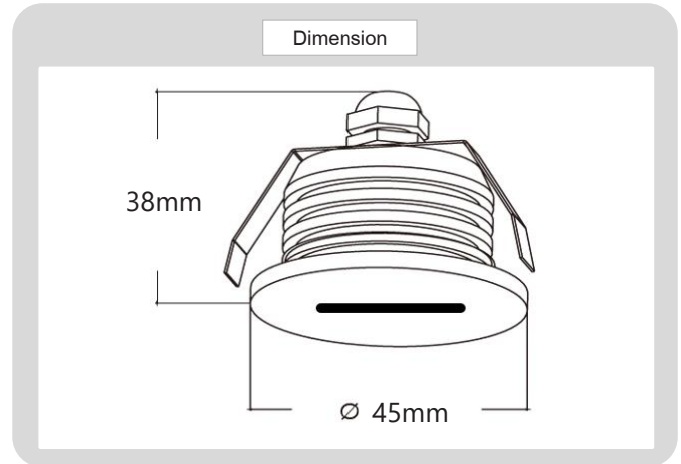

Product

OSRAM
Opto Semiconductors

IP44
RATING

Specification

HOUSING DETAILS

PRODUCT CODE	:	DL-321-SD01501
NAME	:	RECESSED MINI DOWNLIGHT
BRAND	:	ARTISAN LIGHTING PHUKET
MATERIAL	:	ALUMINUM DIE-CAST
FINISHING	:	POWDER COATED WHITE, BLACK, SILVER
ADJUSTABLE	:	NO
DIMENSION	:	D45 X H38 mm.
CUT OUT	:	D37 mm.

LIGHT SOURCE

LAMP TYPE	:	LED MODEL COB (OSRAM) BUILD-IN
POWER	:	LED 1.5W
COLOR TEMPERATURE CCT	:	2700K, 3000K, 4000K, 6000K
LUMEN	:	130LM
CRI	:	80 / (90, 97, OPTIONAL)
DIMMABLE	:	NO
BEAM ANGLE	:	24°, (15°, OPTIONAL)
IP RATING	:	IP44
LIFE TIME	:	40,000 HRS.