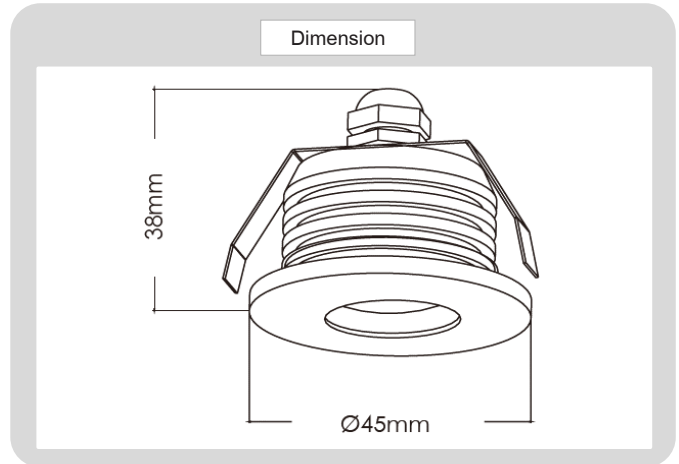

Product

OSRAM
Opto Semiconductors

IP44
RATING

Specification

HOUSING DETAILS

PRODUCT CODE	:	DL-321-SD01301
NAME	:	RECESSED MINI DOWNLIGHT
BRAND	:	ARTISAN LIGHTING PHUKET
MATERIAL	:	ALUMINUM DIE-CAST
FINISHING	:	POWDER COATED WHITE, BLACK, SILVER
ADJUSTABLE	:	NO
DIMENSION	:	D45 X H38 mm.
CUT OUT	:	D35 mm.

LIGHT SOURCE

LAMP TYPE	:	LED MODEL COB (OSRAM) BUILD-IN
POWER	:	LED 1.5W
COLOR TEMPERATURE CCT	:	2700K, 3000K, 4000K, 6000K
LUMEN	:	130LM
CRI	:	80 / (90, 97, OPTIONAL)
DIMMABLE	:	NO
BEAM ANGLE	:	24°, (15°, OPTIONAL)
IP RATING	:	IP44
LIFE TIME	:	40,000 HRS.