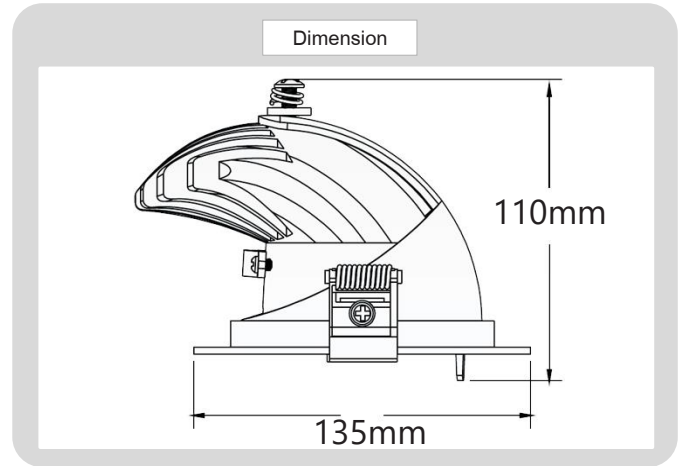

Product

Specification

HOUSING DETAILS

PRODUCT CODE	:	DL-321-SD01020
NAME	:	RECESSED DOWNLIGHT
BRAND	:	ARTISAN LIGHTING PHUKET
MATERIAL	:	ALUMINUM DIE-CAST
FINISHING	:	POWDER COATED WHITE
ADJUSTABLE	:	YES
DIMENSION	:	D135 X H110 mm.
CUT OUT	:	D115 mm.

LIGHT SOURCE

LAMP TYPE	:	LED MODEL COB (CREE) Build-In
POWER	:	LED 20W
COLOR TEMPERATURE CCT	:	2700K, 3000K, 4000K, 6000K
LUMEN	:	1400LM
CRI	:	90
DIMMABLE	:	NO / (YES OPTIONAL)
BEAM ANGLE	:	24°, (15°, 38° OPTIONAL)
IP RATING	:	IP20,
LIFE TIME	:	40,000 HRS.