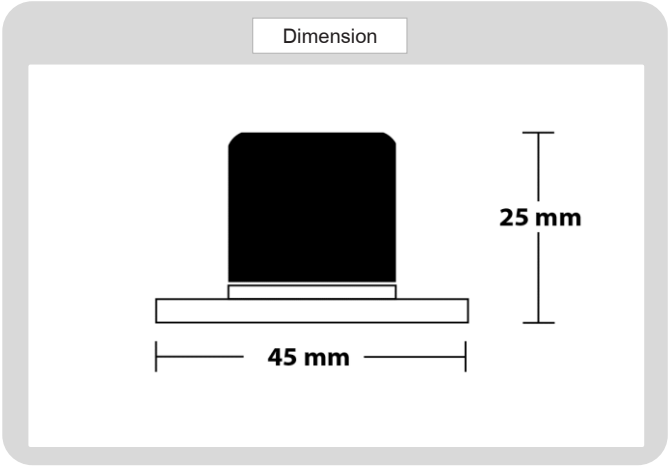

## Product

**OSRAM**  
Opto Semiconductors

**IP44  
RATING**

  $\varnothing 37\text{mm}$   
(Cut out)

### HOUSING DETAILS

PRODUCT CODE	:	DL-321-SD0102-S
NAME	:	RECESSED MINI DOWNLIGHT
BRAND	:	ARTISAN LIGHTING PHUKET
MATERIAL	:	ALUMINUM POLISHING
FINISHING	:	ALUMINUM
ADJUSTABLE	:	NO
DIMENSION	:	D45 X H25 mm.
CUT OUT	:	D37 mm.

### LIGHT SOURCE

LAMP TYPE	:	LED MODEL COB (OSRAM) BUILD-IN
POWER	:	LED 2W
COLOR TEMPERATURE CCT	:	2700K, 3000K, 4000K, 6000K
LUMEN	:	140LM
CRI	:	80 / (90, 97, OPTIONAL)
DIMMABLE	:	NO
BEAM ANGLE	:	24°, (15°, OPTIONAL)
IP RATING	:	IP44
LIFE TIME	:	40,000 HRS.