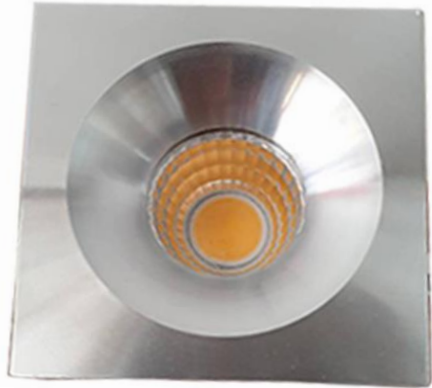

## Product

**OSRAM**  
Opto Semiconductors

**IP44  
RATING**

  $\varnothing 37\text{mm}$   
(Cut out)

### HOUSING DETAILS

PRODUCT CODE	:	DL-321-SD0102-S
NAME	:	RECESSED MINI DOWNLIGHT
BRAND	:	ARTISAN LIGHTING PHUKET
MATERIAL	:	ALUMINUM POLISHING
FINISHING	:	ALUMINUM
ADJUSTABLE	:	NO
DIMENSION	:	D45 X H25 mm.
CUT OUT	:	D37 mm.