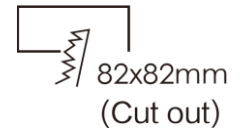

Product

CREE LEDs

Specification

HOUSING DETAILS

PRODUCT CODE	:	DL-321-SD007NM
NAME	:	RECESSED DOWNLIGHT
BRAND	:	ARTISAN LIGHTING PHUKET
MATERIAL	:	ALUMINUM DIE-CAST
FINISHING	:	POWDER COATED WHITE, BLACK
ADJUSTABLE	:	YES
DIMENSION	:	90 X 90 X 53 mm.
CUT OUT	:	82 X 82 mm.

LIGHT SOURCE

LAMP TYPE	:	LED MODEL COB (CREE)
POWER	:	LED 7W / 12W, 15W OPTIONAL
COLOR TEMPERATURE CCT	:	2700K, 3000K, 4000K, 6000K
LUMEN	:	500-690LM 7W
CRI	:	90 / (80, 97, OPTIONAL)
DIMMABLE	:	NO / (YES OPTIONAL)
BEAM ANGLE	:	24°, (15°, 38°, 50° OPTIONAL)
IP RATING	:	IP20, (IP44 OPTIONAL)
LIFE TIME	:	40,000 HRS.

CONTROL INTERFACE

CONTROL GEAR	:	ON-OFF LED REMOTE DRIVER INCLUDED
DIMMABLE MODE OPTIONAL	:	REMOTE DRIVER DIMMABLE 1-10V TRIAC - DALI
REMARK	:	(GU10),(MR16 GU5.3), OPTIONAL

Artisan Lighting Phuket Co.,Ltd.

100/364-5 Moo.5 Pracha-U-Thid Rd., Rassada, Muang, Phuket 83000 Thailand. Tel : +66(076)376101

Mobile & Line ID : 0869458988, 093579947 Email : support@artisanlighting.net, boi@artisanlighting.net, www.artisanlighting.net