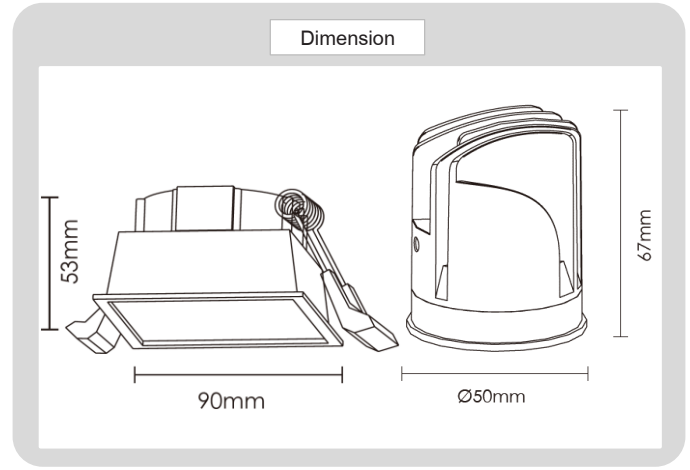

Product

CREE LEDs

Specification

HOUSING DETAILS

PRODUCT CODE	:	DL-321-SD007NM
NAME	:	RECESSED DOWNLIGHT
BRAND	:	ARTISAN LIGHTING PHUKET
MATERIAL	:	ALUMINUM DIE-CAST
FINISHING	:	POWDER COATED WHITE, BLACK
ADJUSTABLE	:	YES
DIMENSION	:	90 X 90 X 53 mm.
CUT OUT	:	82 X 82 mm.

LIGHT SOURCE

LAMP TYPE	:	LED MODEL COB (CREE)
POWER	:	LED 7W / 12W, 15W OPTIONAL
COLOR TEMPERATURE CCT	:	2700K, 3000K, 4000K, 6000K
LUMEN	:	500-690LM 7W
CRI	:	90 / (80, 97, OPTIONAL)
DIMMABLE	:	NO / (YES OPTIONAL)
BEAM ANGLE	:	24°, (15°, 38°, 50° OPTIONAL)
IP RATING	:	IP20, (IP44 OPTIONAL)
LIFE TIME	:	40,000 HRS.