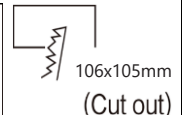

Product

Specification

HOUSING DETAILS

PRODUCT CODE	:	DL-321-GS00307-1
NAME	:	RECESSED DOWNLIGHT
BRAND	:	ARTISAN LIGHTING PHUKET
MATERIAL	:	ALUMINUM DIE-CAST
FINISHING	:	POWDER COATED WHITE, BLACK
ADJUSTABLE	:	YES
DIMENSION	:	125 X 125 X H110 mm.
CUT OUT	:	106 X 105 mm.

LIGHT SOURCE

LAMP TYPE	:	LED MODEL COB (CREE) Build-In
POWER	:	LED 7W
COLOR TEMPERATURE CCT	:	2700K, 3000K, 4000K, 6000K
LUMEN	:	700LM
CRI	:	90 / (80, OPTIONAL)
DIMMABLE	:	NO / (YES OPTIONAL)
BEAM ANGLE	:	38°, (15°, 24°, 50° OPTIONAL)
IP RATING	:	IP20
LIFE TIME	:	40,000 HRS.