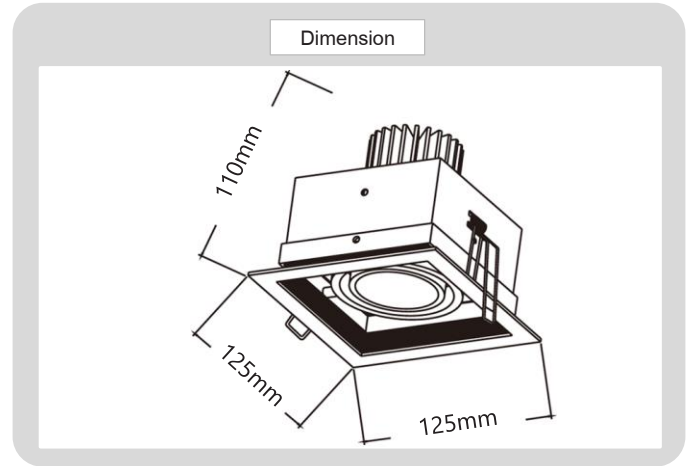

Product

Specification

HOUSING DETAILS

PRODUCT CODE	:	DL-321-GS00307-1
NAME	:	RECESSED DOWNLIGHT
BRAND	:	ARTISAN LIGHTING PHUKET
MATERIAL	:	ALUMINUM DIE-CAST
FINISHING	:	POWDER COATED WHITE, BLACK
ADJUSTABLE	:	YES
DIMENSION	:	125 X 125 X H110 mm.
CUT OUT	:	106 X 105 mm.

LIGHT SOURCE

LAMP TYPE	:	LED MODEL COB (CREE) Build-In
POWER	:	LED 7W
COLOR TEMPERATURE CCT	:	2700K, 3000K, 4000K, 6000K
LUMEN	:	700LM
CRI	:	90 / (80, OPTIONAL)
DIMMABLE	:	NO / (YES OPTIONAL)
BEAM ANGLE	:	38°, (15°, 24°, 50° OPTIONAL)
IP RATING	:	IP20
LIFE TIME	:	40,000 HRS.