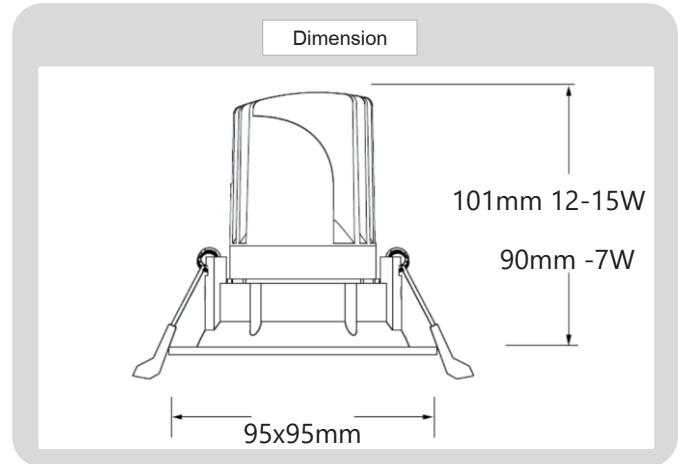

Product

CREE LEDS

Ø75x75mm
(Cut out)

Specification

HOUSING DETAILS

PRODUCT CODE	:	DL-321-SD017C
NAME	:	RECESSED DOWNLIGHT
BRAND	:	ARTISAN LIGHTING PHUKET
MATERIAL	:	ALUMINUM DIE-CAST
FINISHING	:	POWDER COATED WHITE, BLACK
ADJUSTABLE	:	NO
DIMENSION	:	95 X 95 X H90 mm.
CUT OUT	:	75 X 75 mm.

LIGHT SOURCE

LAMP TYPE	:	LED MODEL COB (CREE) BUILD-IN
POWER	:	LED 7W / 12W, 15W OPTIONAL
COLOR TEMPERATURE CCT	:	2700K, 3000K, 4000K, 6000K
LUMEN	:	500-690LM 7W
CRI	:	90 / (80, 97, OPTIONAL)
DIMMABLE	:	NO / (YES OPTIONAL)
BEAM ANGLE	:	15°-60° ADJUSTABLE
IP RATING	:	IP20, (IP44 OPTIONAL)
LIFE TIME	:	40,000 HRS.