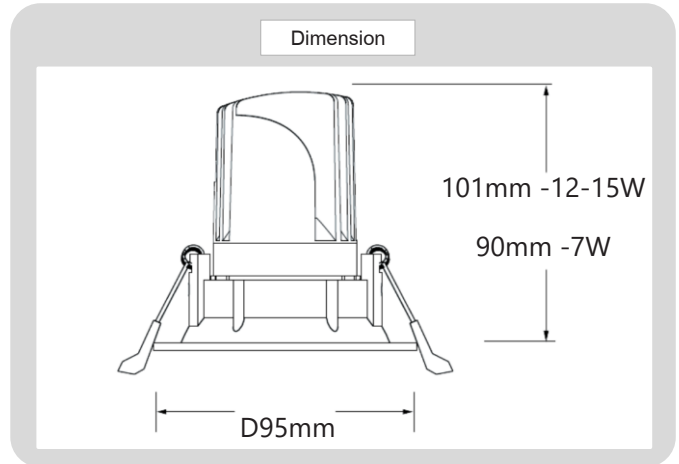

Product

Specification

HOUSING DETAILS

PRODUCT CODE	:	DL-321-SD017B
NAME	:	RECESSED DOWNLIGHT
BRAND	:	ARTISAN LIGHTING PHUKET
MATERIAL	:	ALUMINUM DIE-CAST
FINISHING	:	POWDER COATED WHITE, BLACK
ADJUSTABLE	:	NO
DIMENSION	:	D95 X H90 mm.
CUT OUT	:	D75 mm.

LIGHT SOURCE

LAMP TYPE	:	LED MODEL COB (CREE) BUILD-IN
POWER	:	LED 7W / 12W, 15W OPTIONAL
COLOR TEMPERATURE CCT	:	2700K, 3000K, 4000K, 6000K
LUMEN	:	500-690LM 7W
CRI	:	90 / (80, 97, OPTIONAL)
DIMMABLE	:	NO / (YES OPTIONAL)
BEAM ANGLE	:	15°-60° ADJUSTABLE
IP RATING	:	IP20, (IP44 OPTIONAL)
LIFE TIME	:	40,000 HRS.