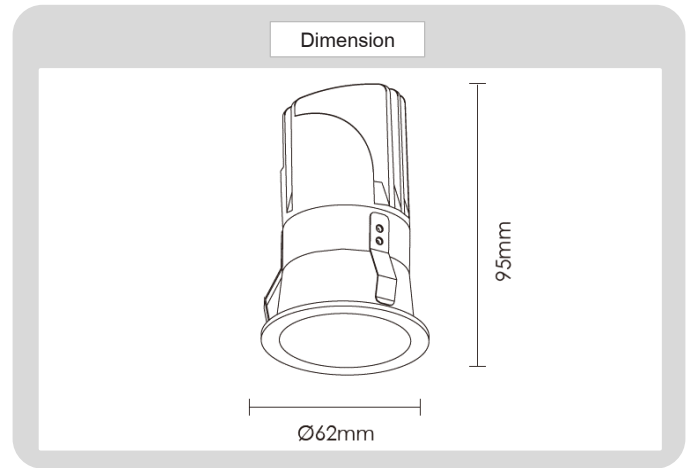

Product

Specification

HOUSING DETAILS

PRODUCT CODE	:	DL-321-SD016-7W
NAME	:	RECESSED DOWNLIGHT
BRAND	:	ARTISAN LIGHTING PHUKET
MATERIAL	:	ALUMINUM DIE-CAST
FINISHING	:	POWDER COATED WHITE, BLACK
ADJUSTABLE	:	NO
DIMENSION	:	D62 X H95 mm.
CUT OUT	:	D55 mm.

LIGHT SOURCE

LAMP TYPE	:	LED MODEL COB (CREE) BUILD-IN
POWER	:	LED 7W
COLOR TEMPERATURE CCT	:	2700K, 3000K, 4000K, 6000K
LUMEN	:	497LM
CRI	:	90 / (80, 97, OPTIONAL)
DIMMABLE	:	NO / (YES OPTIONAL)
BEAM ANGLE	:	(15°, 24°, 38°, OPTIONAL)
IP RATING	:	IP20, (IP44 OPTIONAL)
LIFE TIME	:	40,000 HRS.