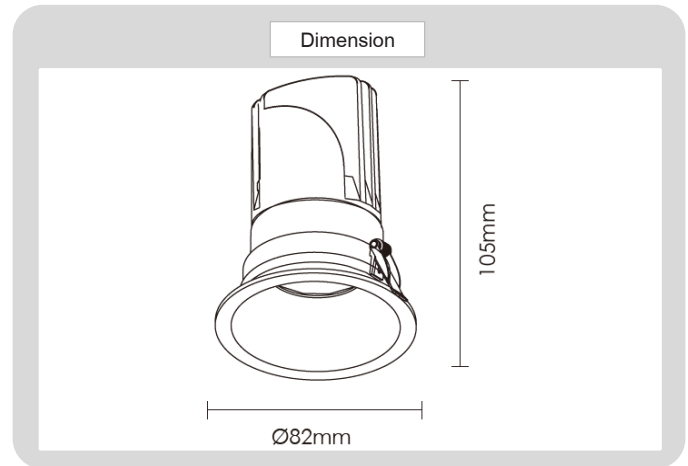

Product

CREE 
LEDs

 Ø75mm
(Cut out)

Specification

HOUSING DETAILS

PRODUCT CODE	:	DL-321-SD016-15W
NAME	:	RECESSED DOWNLIGHT
BRAND	:	ARTISAN LIGHTING PHUKET
MATERIAL	:	ALUMINUM DIE-CAST
FINISHING	:	POWDER COATED WHITE, BLACK
ADJUSTABLE	:	NO
DIMENSION	:	D82 X H105 mm.
CUT OUT	:	D75 mm.

LIGHT SOURCE

LAMP TYPE	:	LED MODEL COB (CREE) BUILD-IN
POWER	:	15W
COLOR TEMPERATURE CCT	:	2700K, 3000K, 4000K, 6000K
LUMEN	:	1128LM
CRI	:	90 / (80, 97, OPTIONAL)
DIMMABLE	:	NO / (YES OPTIONAL)
BEAM ANGLE	:	(15°, 24°, 38°, 50°, OPTIONAL)
IP RATING	:	IP20, (IP44 OPTIONAL)
LIFE TIME	:	40,000 HRS.