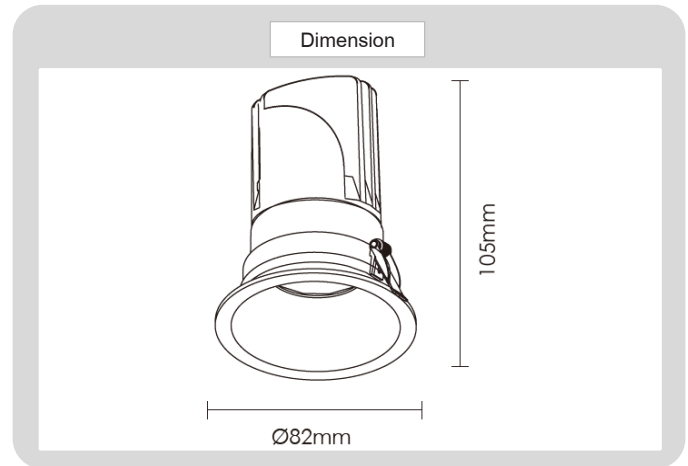

## Product

**CREE** LED<sup>s</sup>

Ø75mm  
(Cut out)

## Specification

### HOUSING DETAILS

PRODUCT CODE	:	DL-321-SD016-12W
NAME	:	RECESSED DOWNLIGHT
BRAND	:	ARTISAN LIGHTING PHUKET
MATERIAL	:	ALUMINUM DIE-CAST
FINISHING	:	POWDER COATED WHITE, BLACK
ADJUSTABLE	:	NO
DIMENSION	:	D82 X H105 mm.
CUT OUT	:	D75 mm.

### LIGHT SOURCE

LAMP TYPE	:	LED MODEL COB (CREE) BUILD-IN
POWER	:	LED 12W / (15W OPTIONAL)
COLOR TEMPERATURE CCT	:	2700K, 3000K, 4000K, 6000K
LUMEN	:	845LM
CRI	:	90 / (80, 97, OPTIONAL)
DIMMABLE	:	NO / (YES OPTIONAL)
BEAM ANGLE	:	(15°, 24°, 38°, 50°, OPTIONAL)
IP RATING	:	IP20, (IP44 OPTIONAL)
LIFE TIME	:	40,000 HRS.