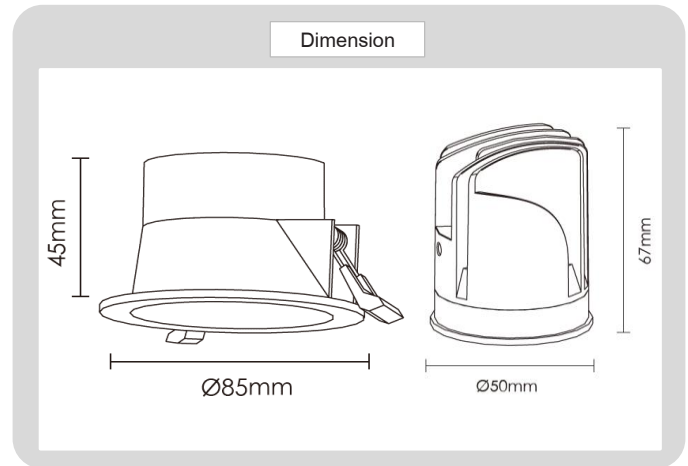

## Specification

### HOUSING DETAILS

PRODUCT CODE	:	DL-321-SD007OM
NAME	:	RECESSED DOWNLIGHT
BRAND	:	ARTISAN LIGHTING PHUKET
MATERIAL	:	ALUMINUM DIE-CAST
FINISHING	:	POWDER COATED WHITE, BLACK
ADJUSTABLE	:	NO
DIMENSION	:	D85 X H45 mm.
CUT OUT	:	D75 mm.

### LIGHT SOURCE

LAMP TYPE	:	LED MODEL COB (CREE)
POWER	:	LED 7W / 12W, 15W OPTIONAL
COLOR TEMPERATURE CCT	:	2700K, 3000K, 4000K, 6000K
LUMEN	:	500-690LM 7W
CRI	:	90 / (80, 97, OPTIONAL)
DIMMABLE	:	NO / (YES OPTIONAL)
BEAM ANGLE	:	24°, (15°, 38°, 50° OPTIONAL)
IP RATING	:	IP20, (IP44 OPTIONAL)
LIFE TIME	:	40,000 HRS.