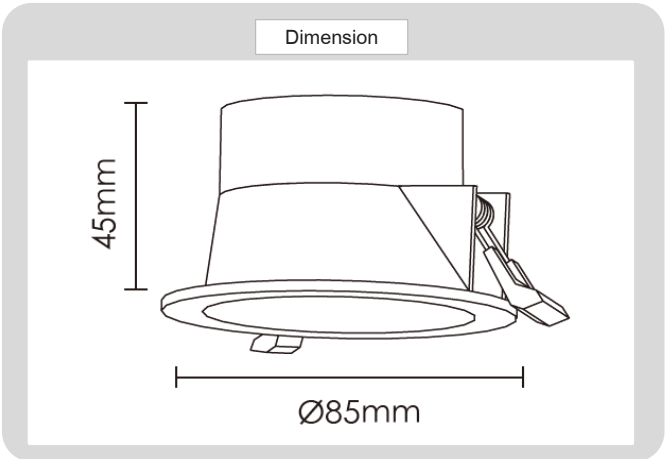

**Product**

**Specification**

**HOUSING DETAILS**

PRODUCT CODE	:	DL-321-SD0070M
NAME	:	RECESSED DOWNLIGHT
BRAND	:	ARTISAN LIGHTING PHUKET
MATERIAL	:	ALUMINUM DIE-CAST
FINISHING	:	POWDER COATED WHITE, BLACK
ADJUSTABLE	:	NO
DIMENSION	:	D85 X H45 mm.
CUT OUT	:	D75 mm.
LAMP TYPE OPTION	:	GU10, MR16 GU5.3, LED COB (CREE)
IP RATING	:	IP 20
REMARK	:	