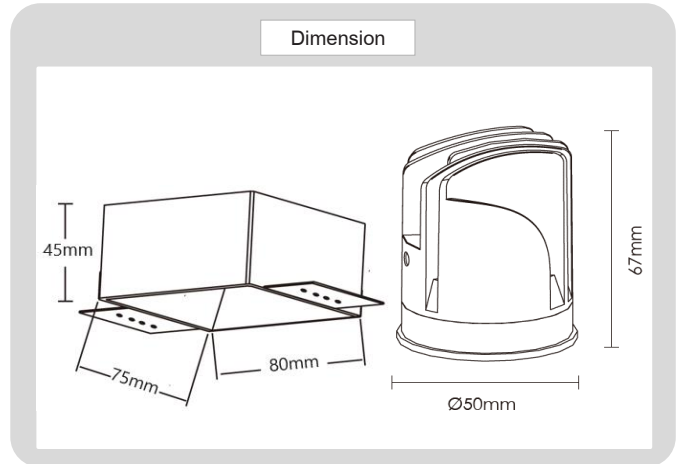

## Specification

### HOUSING DETAILS

PRODUCT CODE	:	DL-321-SD007KM
NAME	:	RECESSED FRAMELESS DOWNLIGHT
BRAND	:	ARTISAN LIGHTING PHUKET
MATERIAL	:	ALUMINUM DIE-CAST
FINISHING	:	POWDER COATED WHITE, BLACK
ADJUSTABLE	:	NO
DIMENSION	:	80 X 75 X 110 mm.
CUT OUT	:	81 X 76 mm.

### LIGHT SOURCE

LAMP TYPE	:	LED MODEL COB (CREE)
POWER	:	LED 7W / 12W, 15W OPTIONAL
COLOR TEMPERATURE CCT	:	2700K, 3000K, 4000K, 6000K
LUMEN	:	500-690LM 7W
CRI	:	90 / (80, 97, OPTIONAL)
DIMMABLE	:	NO / (YES OPTIONAL)
BEAM ANGLE	:	24°, (15°, 38°, 50° OPTIONAL)
IP RATING	:	IP20, (IP44 OPTIONAL)
LIFE TIME	:	40,000 HRS.