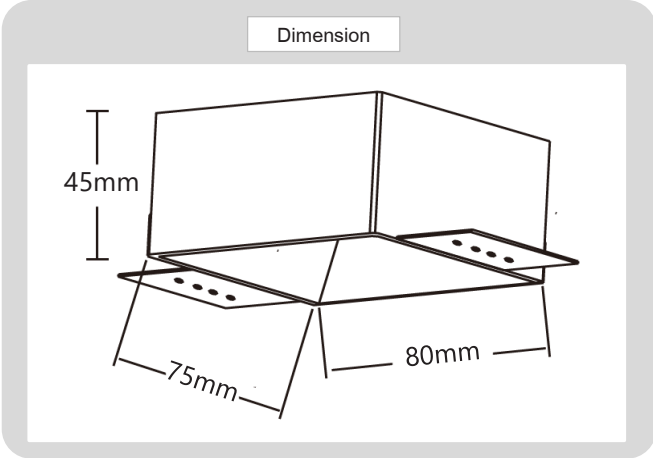

Product

Specification

HOUSING DETAILS

PRODUCT CODE	:	DL-321-SD007KM
NAME	:	RECESSED FRAMELESS DOWNLIGHT
BRAND	:	ARTISAN LIGHTING PHUKET
MATERIAL	:	ALUMINUM DIE-CAST
FINISHING	:	POWDER COATED WHITE, BLACK
ADJUSTABLE	:	NO
DIMENSION	:	80 X 75 X 45 mm.
CUT OUT	:	81 X 76 mm.
LAMP TYPE OPTION	:	GU10, MR16 GU5.3, LED COB (CREE)
IP RATING	:	IP 20
REMARK	:	

Artisan Lighting Phuket Co.,Ltd.

100/364-5 Moo.5 Pracha-U-Thid Rd., Rassada, Muang, Phuket 83000 Thailand. Tel : (+66) 076 376 101

Mobile & Line ID : 086 945 8988, 093 579 9471 Email : support@artisanlighting.net, www.artisanlighting.net