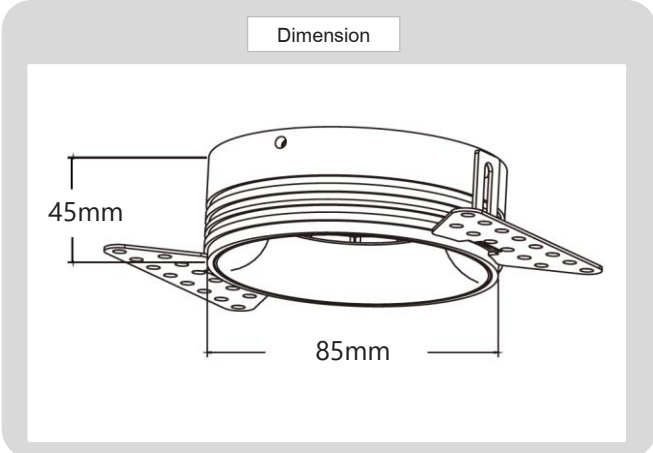

## Specification

### HOUSING DETAILS

PRODUCT CODE	:	DL-321-SD007JM
NAME	:	RECESSED FRAMELESS DOWNLIGHT
BRAND	:	ARTISAN LIGHTING PHUKET
MATERIAL	:	ALUMINUM DIE-CAST
FINISHING	:	POWDER COATED WHITE, BLACK
ADJUSTABLE	:	NO
DIMENSION	:	D85 X 45 mm.
CUT OUT	:	D86 mm.
LAMP TYPE OPTION	:	GU10, MR16 GU5.3, LED COB (CREE)
IP RATING	:	IP 20
REMARK	:	