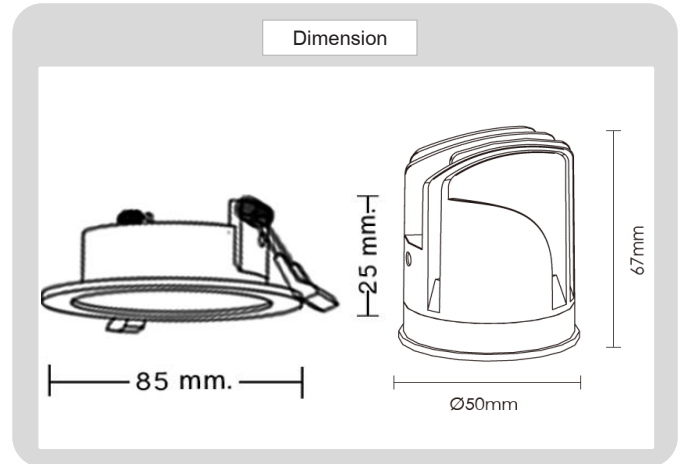

## Specification

### HOUSING DETAILS

PRODUCT CODE	:	DL-321-SD007HM
NAME	:	RECESSED DOWNLIGHT
BRAND	:	ARTISAN LIGHTING PHUKET
MATERIAL	:	ALUMINUM DIE-CAST
FINISHING	:	POWDER COATED WHITE, BLACK
ADJUSTABLE	:	NO
DIMENSION	:	D85 X 105 mm.
CUT OUT	:	D80 mm.

### LIGHT SOURCE

LAMP TYPE	:	LED MODEL COB (CREE)
POWER	:	LED 7W / 12W, 15W OPTIONAL
COLOR TEMPERATURE CCT	:	2700K, 3000K, 4000K, 6000K
LUMEN	:	500-690LM 7W
CRI	:	90 / (80, 97, OPTIONAL)
DIMMABLE	:	NO / (YES OPTIONAL)
BEAM ANGLE	:	24°, (15°, 38°, 50° OPTIONAL)
IP RATING	:	IP20, (IP44 OPTIONAL)
LIFE TIME	:	40,000 HRS.