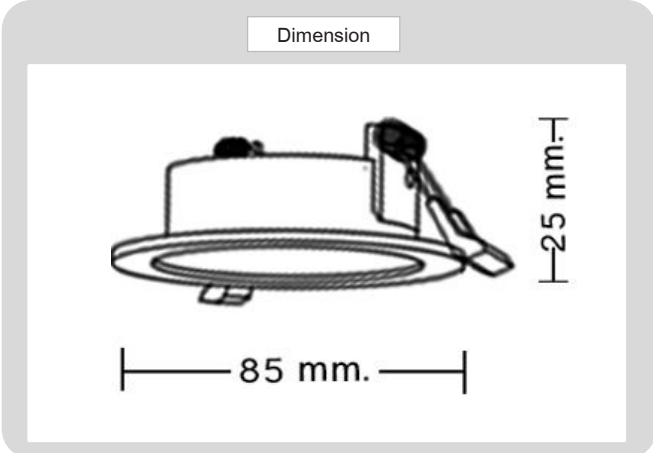

Product

Specification

HOUSING DETAILS

PRODUCT CODE	:	DL-321-SD007HM
NAME	:	RECESSED DOWNLIGHT
BRAND	:	ARTISAN LIGHTING PHUKET
MATERIAL	:	ALUMINUM DIE-CAST
FINISHING	:	POWDER COATED WHITE, BLACK
ADJUSTABLE	:	NO
DIMENSION	:	D85 X 25 mm.
CUT OUT	:	D80 mm.
LAMP TYPE OPTION	:	GU10, MR16 GU5.3, LED COB (CREE)
IP RATING	:	IP 20
REMARK	:	

Artisan Lighting Phuket Co.,Ltd.