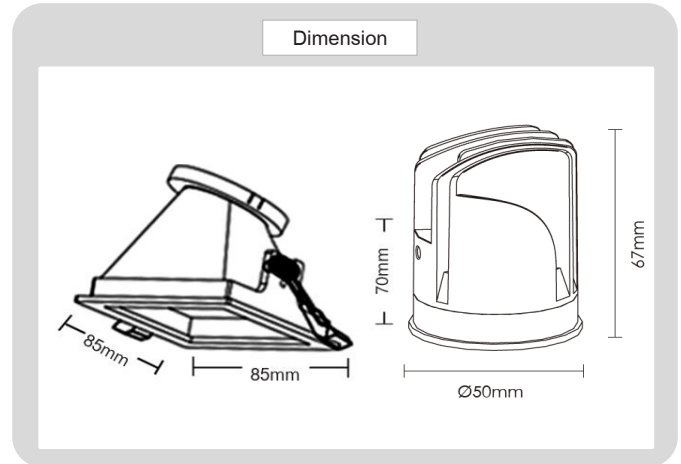

Product

CREE 
LEDs

Specification

HOUSING DETAILS

PRODUCT CODE	:	DL-321-SD007GM
NAME	:	RECESSED DOWNLIGHT
BRAND	:	ARTISAN LIGHTING PHUKET
MATERIAL	:	ALUMINUM DIE-CAST
FINISHING	:	POWDER COATED WHITE, BLACK
ADJUSTABLE	:	NO
DIMENSION	:	85 X 85 X 120 mm.
CUT OUT	:	80 X 80 mm.

LIGHT SOURCE

LAMP TYPE	:	LED MODEL COB (CREE)
POWER	:	LED 7W / 12W, 15W OPTIONAL
COLOR TEMPERATURE CCT	:	2700K, 3000K, 4000K, 6000K
LUMEN	:	500-690LM 7W
CRI	:	90 / (80, 97, OPTIONAL)
DIMMABLE	:	NO / (YES OPTIONAL)
BEAM ANGLE	:	24°, (15°, 38°, 50° OPTIONAL)
IP RATING	:	IP20, (IP44 OPTIONAL)
LIFE TIME	:	40,000 HRS.