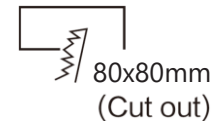

Product

CREE 
LEDs

Specification

HOUSING DETAILS

PRODUCT CODE	:	DL-321-SD007GM
NAME	:	RECESSED DOWNLIGHT
BRAND	:	ARTISAN LIGHTING PHUKET
MATERIAL	:	ALUMINUM DIE-CAST
FINISHING	:	POWDER COATED WHITE, BLACK
ADJUSTABLE	:	NO
DIMENSION	:	85 X 85 X 120 mm.
CUT OUT	:	80 X 80 mm.

LIGHT SOURCE

LAMP TYPE	:	LED MODEL COB (CREE)
POWER	:	LED 7W / 12W, 15W OPTIONAL
COLOR TEMPERATURE CCT	:	2700K, 3000K, 4000K, 6000K
LUMEN	:	500-690LM 7W
CRI	:	90 / (80, 97, OPTIONAL)
DIMMABLE	:	NO / (YES OPTIONAL)
BEAM ANGLE	:	24°, (15°, 38°, 50° OPTIONAL)
IP RATING	:	IP20, (IP44 OPTIONAL)
LIFE TIME	:	40,000 HRS.