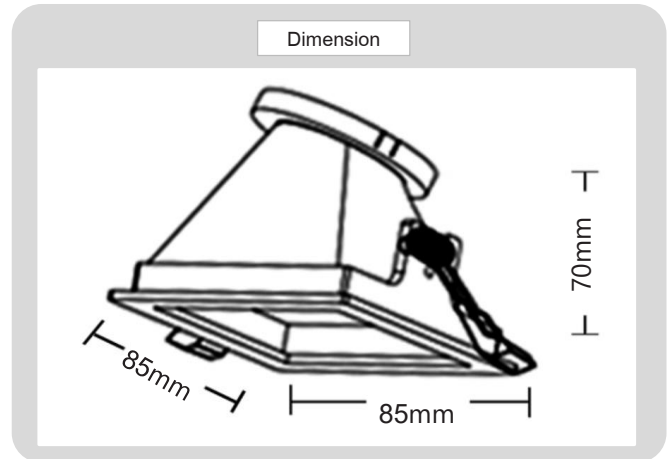

## Specification

### HOUSING DETAILS

PRODUCT CODE	:	DL-321-SD007GM
NAME	:	RECESSED DOWNLIGHT
BRAND	:	ARTISAN LIGHTING PHUKET
MATERIAL	:	ALUMINUM DIE-CAST
FINISHING	:	POWDER COATED WHITE, BLACK
ADJUSTABLE	:	NO
DIMENSION	:	85 X 85 X 70 mm.
CUT OUT	:	80 X 80 mm.
LAMP TYPE OPTION	:	GU10, MR16 GU5.3, LED COB (CREE)
IP RATING	:	IP 20
REMARK	:	