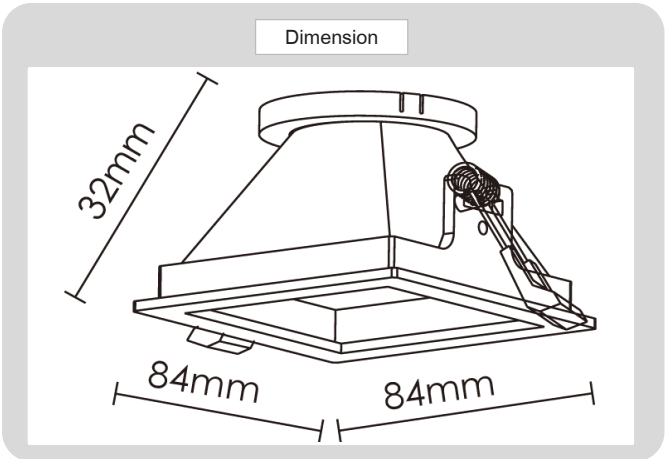

## Specification

### HOUSING DETAILS

PRODUCT CODE	:	DL-321-SD007FM
NAME	:	RECESSED DOWNLIGHT
BRAND	:	ARTISAN LIGHTING PHUKET
MATERIAL	:	ALUMINUM DIE-CAST
FINISHING	:	POWDER COATED WHITE, BLACK
ADJUSTABLE	:	NO
DIMENSION	:	84 X 84 X 32 mm.
CUT OUT	:	80 X 80 mm.
LAMP TYPE OPTION	:	GU10, MR16 GU5.3, LED COB (CREE)
IP RATING	:	IP 20
REMARK	:	