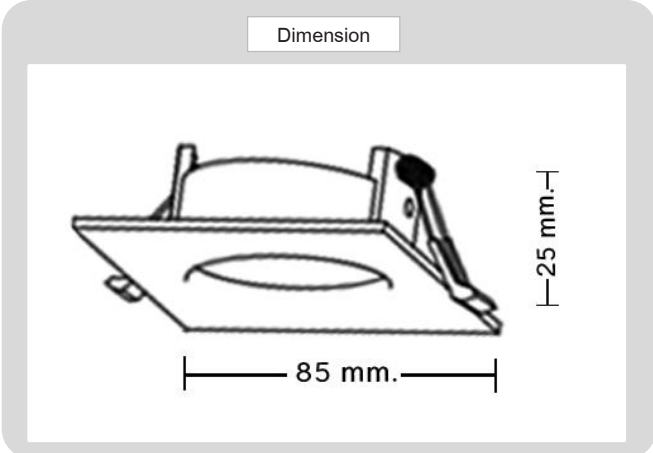

Product

Specification

HOUSING DETAILS

PRODUCT CODE	:	DL-321-SD007EM
NAME	:	RECESSED DOWNLIGHT
BRAND	:	ARTISAN LIGHTING PHUKET
MATERIAL	:	ALUMINUM DIE-CAST
FINISHING	:	POWDER COATED WHITE, BLACK
ADJUSTABLE	:	NO
DIMENSION	:	85 X 85 X 25 mm.
CUT OUT	:	D70 mm.
LAMP TYPE OPTION	:	GU10, MR16 GU5.3, LED COB (CREE)
IP RATING	:	IP 20
REMARK	:	