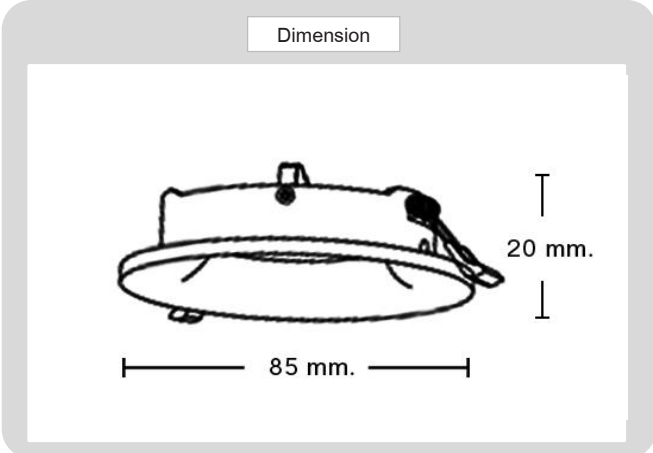

Product

Specification

HOUSING DETAILS

PRODUCT CODE	:	DL-321-SD007DM
NAME	:	RECESSED DOWNLIGHT
BRAND	:	ARTISAN LIGHTING PHUKET
MATERIAL	:	ALUMINUM DIE-CAST
FINISHING	:	POWDER COATED WHITE, BLACK
ADJUSTABLE	:	NO
DIMENSION	:	D85 X 20 mm.
CUT OUT	:	D70 mm.
LAMP TYPE OPTION	:	GU10, MR16 GU5.3, LED COB (CREE)
IP RATING	:	IP 20
REMARK	:	