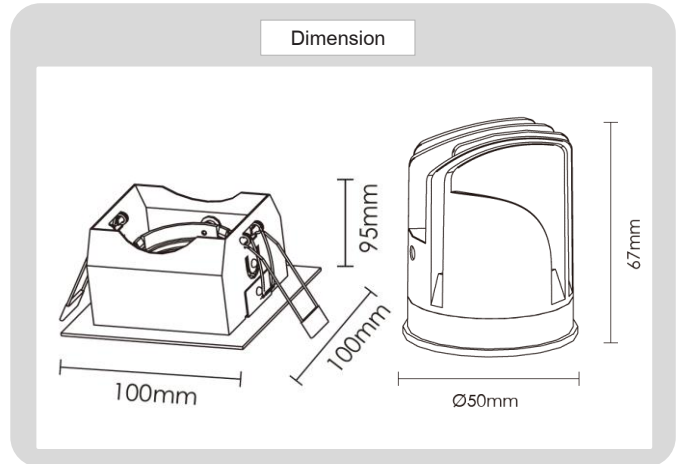

Product

CREE LEDs

 85x85mm
(Cut out)

Specification

HOUSING DETAILS

PRODUCT CODE	:	DL-321-GS007-1
NAME	:	RECESSED DOWNLIGHT
BRAND	:	ARTISAN LIGHTING PHUKET
MATERIAL	:	ALUMINUM DIE-CAST
FINISHING	:	POWDER COATED WHITE, BLACK
ADJUSTABLE	:	YES
DIMENSION	:	100 X 100 X H95 mm.
CUT OUT	:	85 X 85 mm.

LIGHT SOURCE

LAMP TYPE	:	LED MODEL COB (CREE)
POWER	:	LED 7W / 12W, 15W OPTIONAL
COLOR TEMPERATURE CCT	:	2700K, 3000K, 4000K, 6000K
LUMEN	:	500-690LM 7W
CRI	:	90 / (80, 97, OPTIONAL)
DIMMABLE	:	NO / (YES OPTIONAL)
BEAM ANGLE	:	24°, (15°, 38°, 50° OPTIONAL)
IP RATING	:	IP20, (IP44 OPTIONAL)
LIFE TIME	:	40,000 HRS.