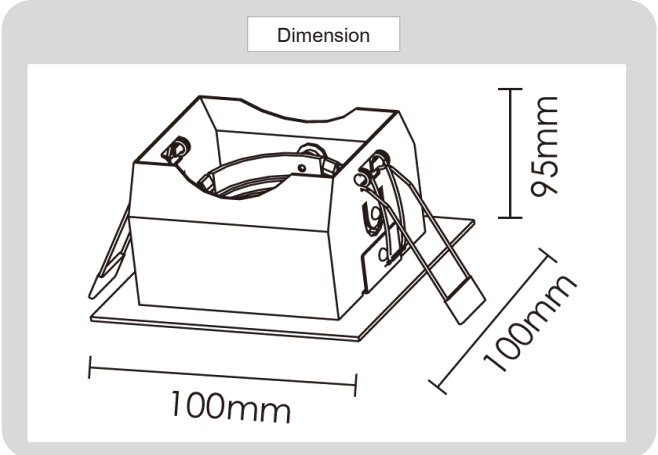

Product

Specification

HOUSING DETAILS

PRODUCT CODE	:	DL-321-GS007-1
NAME	:	RECESSED DOWNLIGHT
BRAND	:	ARTISAN LIGHTING PHUKET
MATERIAL	:	ALUMINUM DIE-CAST
FINISHING	:	POWDER COATED WHITE, BLACK
ADJUSTABLE	:	YES
DIMENSION	:	100 X 100 X H95 mm.
CUT OUT	:	85 X 85 mm.
LAMP TYPE OPTION	:	GU10, MR16 GU5.3, LED COB (CREE)
IP RATING	:	IP 20
REMARK	:	