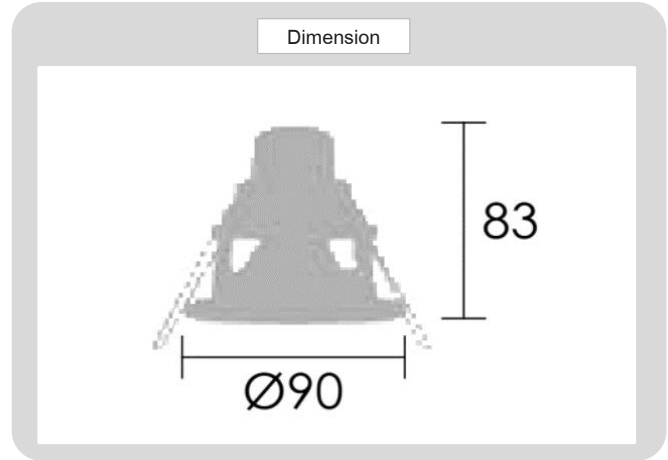

Product

Specification

HOUSING DETAILS

PRODUCT CODE	:	DL-292-R6864-WH
NAME	:	RECESSED DOWNLIGHT
BRAND	:	ARTISAN LIGHTING PHUKET
MATERIAL	:	ALUMINUM DIE-CAST, OPAL GLASS COVER
FINISHING	:	POWDER COATED WHITE, BLACK
ADJUSTABLE	:	NO
DIMENSION	:	D92 X 83 mm.
CUT OUT	:	D83 mm.
LAMP TYPE OPTION	:	MR16 GU5.3
IP RATING	:	IP 44
REMARK	:	