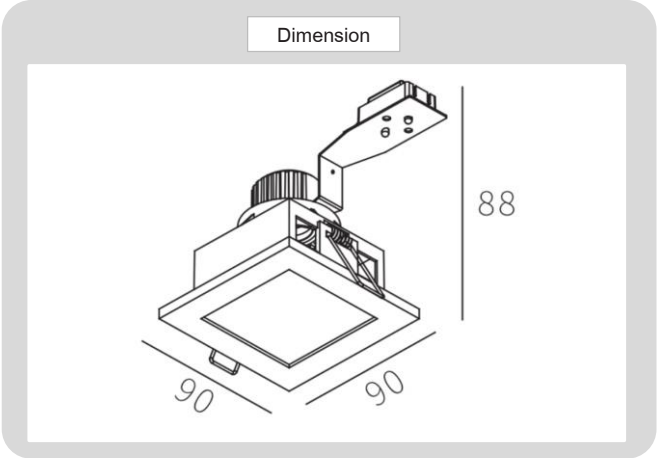

Product

Specification

HOUSING DETAILS

PRODUCT CODE	:	DL-292-R6020-WH
NAME	:	RECESSED DOWNLIGHT
BRAND	:	ARTISAN LIGHTING PHUKET
MATERIAL	:	ALUMINUM DIE-CAST, OPAL GLASS COVER
FINISHING	:	POWDER COATED WHITE, BLACK
ADJUSTABLE	:	NO
DIMENSION	:	90 X 90 X H88 mm.
CUT OUT	:	76 X 76 mm.
LAMP TYPE OPTION	:	MR16 GU5.3
IP RATING	:	IP 44
REMARK	: