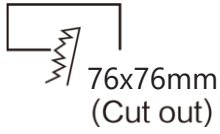

Product

Specification

HOUSING DETAILS

PRODUCT CODE	:	DL-292-R6020-WH
NAME	:	RECESSED DOWNLIGHT
BRAND	:	ARTISAN LIGHTING PHUKET
MATERIAL	:	ALUMINUM DIE-CAST, OPAL GLASS COVER
FINISHING	:	POWDER COATED WHITE, BLACK
ADJUSTABLE	:	NO
DIMENSION	:	90 X 90 X H88 mm.
CUT OUT	:	76 X 76 mm.
LAMP TYPE OPTION	:	MR16 GU5.3
IP RATING	:	IP 44
REMARK	: