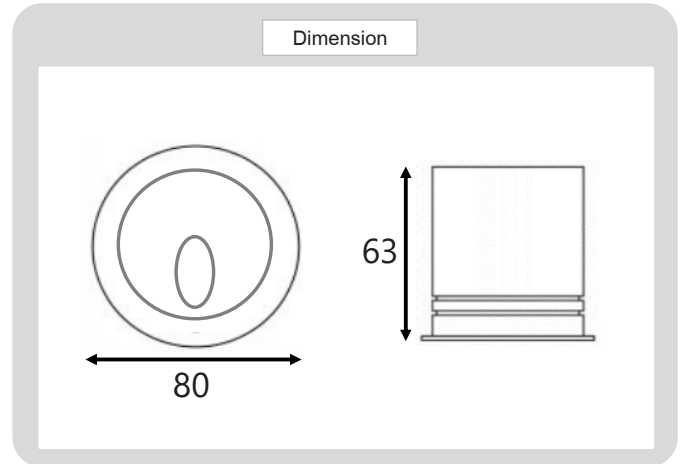

## Specification

### HOUSING DETAILS

PRODUCT CODE	:	STEP-067-84303-2W
NAME	:	STEPLIGHT OUTDOOR
BRAND	:	ARTISAN LIGHTING PHUKET
MATERIAL	:	ALUMINUM-DIE CAST
FINISHING	:	BLACK
DIMENSION	:	D80 X H63 mm.
MOUNTING DETAILS	:	RECESSED MOUNTING