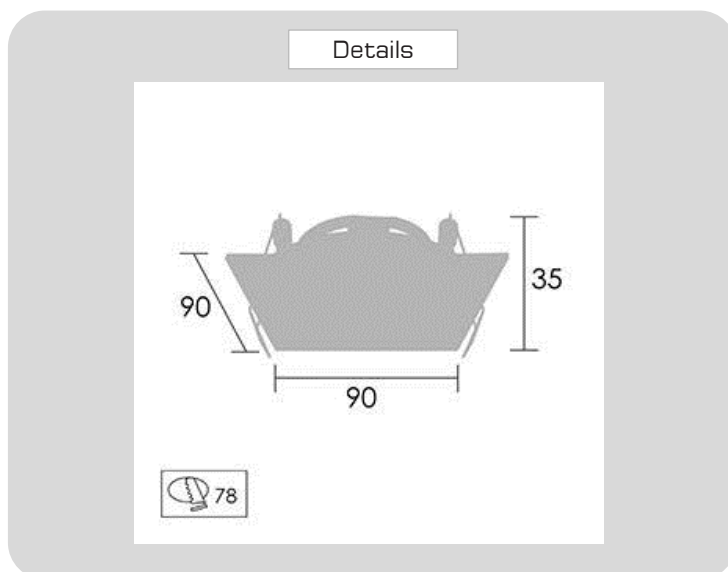

Product

Specification

PRODUCT CODE	:	DL-019-ELC111B-WH
NAME	:	DOWNLIGHT
BRAND	:	ARTISAN LIGHTING PHUKET
FINISHING	:	WHITE
MATERIAL	:	ALUMINUM DIE-CASTING
POWER	:	LED 5W, 7W
LAMP COLOUR	:	2700K, 3000K, 6500K
BEAM ANGLE	:	24 DEGREE
LAMP TYPE	:	MR16
DIMENSION	:	D90 x 35 mm.
CUT OUT	:	D 78mm.
IP RATING	:	IP20
REMARK	:	