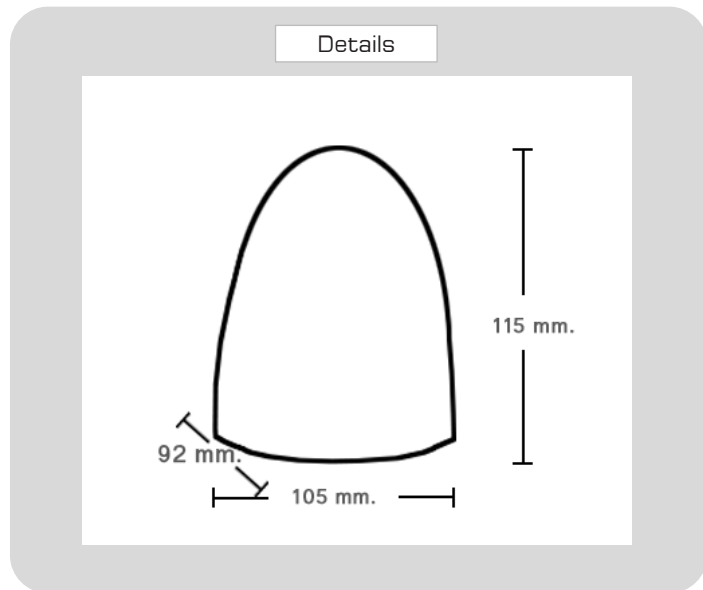

Product

Specification

PRODUCT CODE	:	WA-067-83902-12W
NAME	:	WALL LAMP
BRAND	:	ARTISAN LIGHTING PHUKET
MATERIAL	:	ALUMINUM
COLOUR	:	BLACK
POWER	:	12W
LAMP TYPE	:	LED 12W 3000K
INPUT VOLTAGE	:	220-240V
CONTROL GEAR	:	LED DRIVER INCLUDED
DIMENSION	:	D105 x 92 x 115 mm.
IP RATING	:	IP65 WATER PROOF
REMARK	:	