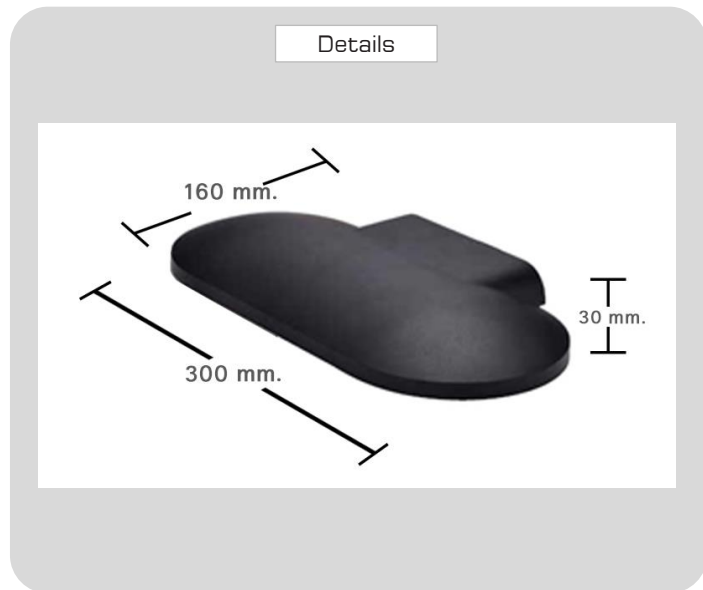

Product

Specification

PRODUCT CODE	:	WA-067-83901-12W
NAME	:	WALL LAMP
BRAND	:	ARTISAN LIGHTING PHUKET
MATERIAL	:	ALUMINUM
COLOUR	:	BLACK
POWER	:	12W 1200lm
LAMP TYPE	:	LED 12W 3000K
INPUT VOLTAGE	:	100- 260V
CONTROL GEAR	:	LED DRIVER INCLUDED
DIMENSION	:	300 x 160 x 30 mm.
IP RATING	:	IP55
REMARK	:	