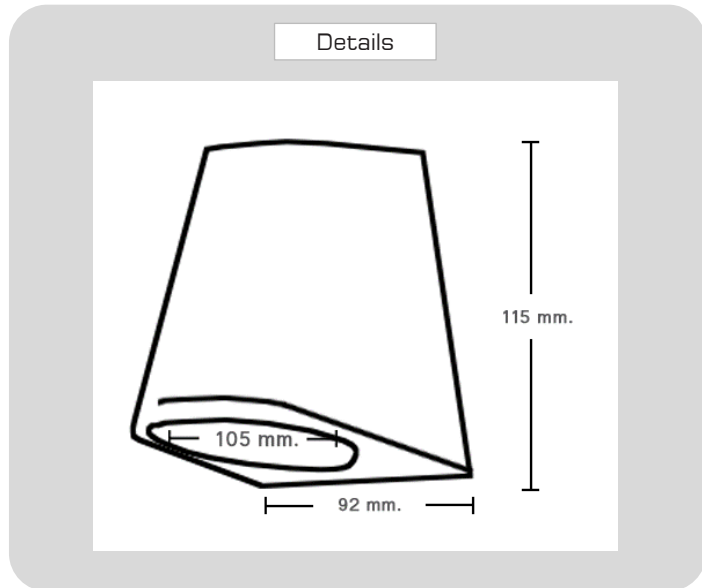

Product

Specification

PRODUCT CODE	:	WA-067-83802
NAME	:	WALL LAMP
BRAND	:	ARTISAN LIGHTING PHUKET
MATERIAL	:	ALUMINUM
COLOUR	:	BLACK
POWER	:	12W
LAMP TYPE	:	LED 12W 3000K
INPUT VOLTAGE	:	220-240V
CONTROL GEAR	:	LED DRIVER INCLUDED
DIMENSION	:	D105 x 92 x 115 mm.
IP RATING	:	IP65 WATER PROOF
REMARK	:	