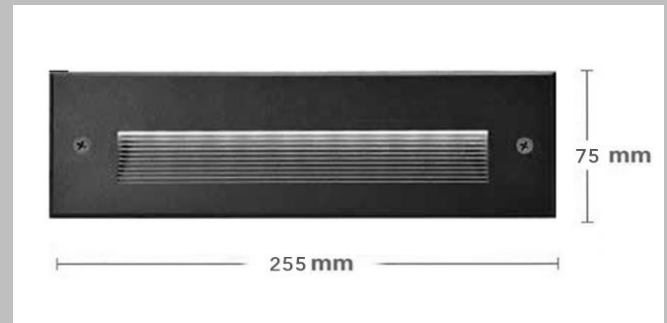

Product

Details

Specification

| | | |
|---------------|---|-------------------------|
| PRODUCT CODE | : | SP-067-84203-6W |
| NAME | : | STEPLIGHT |
| BRAND | : | ARTISAN LIGHTING PHUKET |
| MATERIAL | : | ALUMINUM |
| COLOUR | : | BLACK |
| POWER | : | 6W |
| COLOUR TEMP | : | 4000K |
| INPUT VOLTAGE | : | AC 100- 240 V |
| DIMENSION | : | 255 x 75 x 53 mm. |
| IP RATING | : | IP65 (WATERPROOF) |
| REMARK | : | |